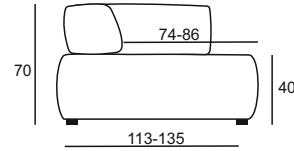

### MEASUREMENTS:

	Tmax	E	2,5PLR
WIDTH	182	190	182
HEIGHT	70	70	70
DEPTH	127	117	113

Dimensions may be differences +/- 4%, depending on the choice and configuration upholstery. Tolerance for dimensions of final product rises, due to the characteristic of model and fabric that has been chosen by client.

### DECO CUSHIONS PER ELEMENT:

PL/PR,DL/R: 1x 55x55, 1x 45x45