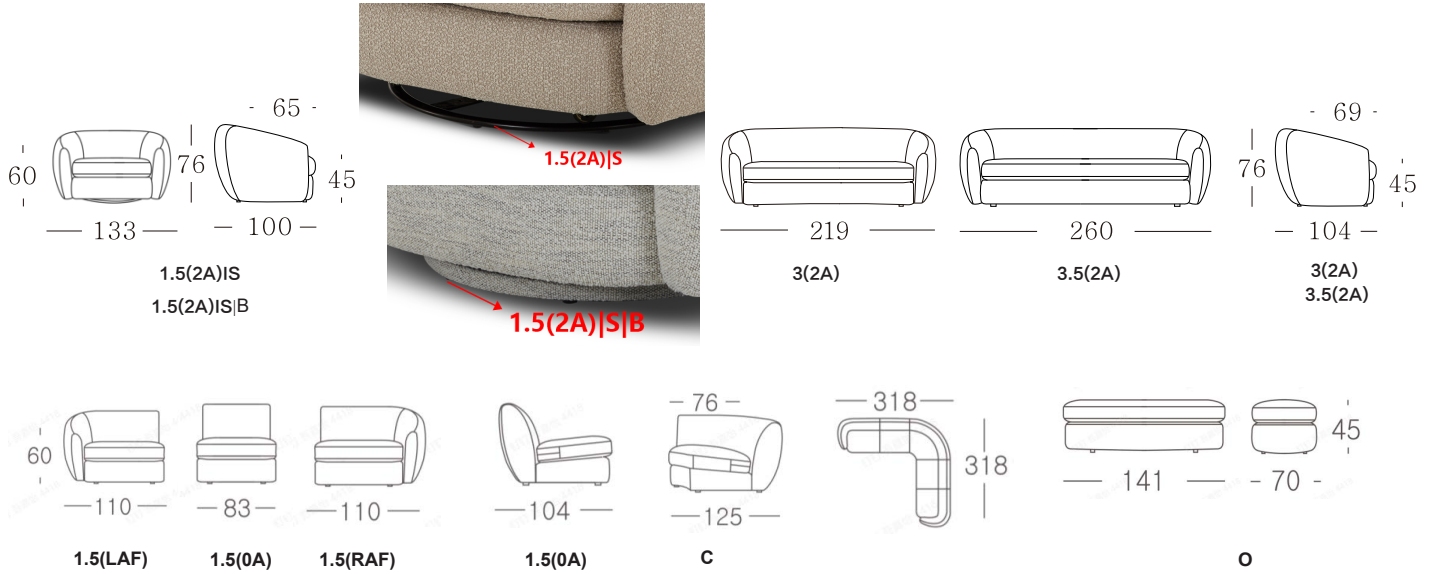

KF.8008

RUSH

Characterized by the enveloping shape, this sofa group is refined by the modern and feminine allure. The great proportions leave big room to create generous seat and the cushy and fluffy toss pillows offer additional softness. The armchair is equipped with swivel function, which is a great choice to add to the cozy comfort and relaxation.

TECHNICAL SHEET

Product style	American Modern
Cover	Available in Fabric
Type of Leg	Plastic
Seat Construction	Webbing
Back Construction	Webbing
Seat Filling	High resilient Foam +Dacron

Back Filling	High resilient Foam +Dacron
Seat Softness	Medium soft
Package	Carton
Stitching	Matching
Cushion	Loose cushion

RUSH

CONFIGURATION	WEIGHT G.W.-Kg	WEIGHT N.W.-Kg	VOLUME (CBM)	LOAD ABILITY (40HQ)	WIDTH (CM)	DEPTH (CM)	HEIGHT (CM)	SEAT DEPTH (CM)	SEAT HEIGHT (CM)	PACKAG E (PCS)	COVER OPTION LEATHER	COVER OPTION FABRIC
1.5(2A) S (including 2 pcs pillow 48*48cm)	51	44.5	1.25	53	133	100	76	65	45	1		Y
3(2A)(including 2 pcs pillow 55*55cm)	76.12	63	1.83	36	219	104	76	69	45	1		Y
3.5(2A)(including 2 pcs pillow 55*55cm)	83.12	69	2.00	33	260	104	76	69	45	1		Y
1.5(2A) S B(including 2 pcs pillow 48*48cm)	51	44.5	1.25	53	133	100	76	65	45	1		Y
1.5(RAF)	40	34	1.10	64	110	104	76	69	45	1		Y
1.5(LAF)	40	34	1.10	64	110	104	76	69	45	1		Y
1.5(OA)	28	24	0.70	98	83	104	76	69	45	1		Y
C	51	42.5	1.43	46	125	125	76	76	45	1		Y
O	22	20	0.50	144	141	70	45			1		Y
P(48*48cm)					48	48				1		Y
P(55*55cm)					55	55				1		Y