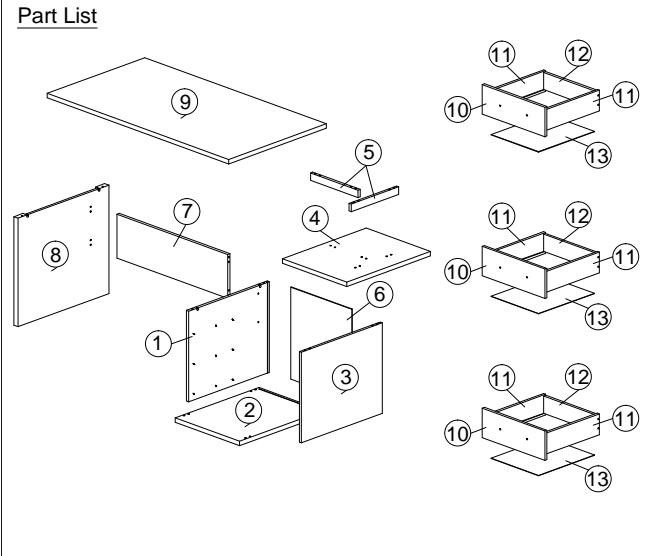

ASSEMBLY INSTRUCTION

MODEL : WT 1897-S5 - ERIKA BUREEL / BUREAU / WRITING TABLE 130

HARDWARE	A PLASTIC DOWEL M8X25 1X22	B CB SCREW M3.5X12 1X36	C CB SCREW M4X25 1X10	D CB SCREW M4X35 1X24	E CSK CAP M6X40 1X4	F CSK CAP M6X50 1X8	G MINIFIX 5654 10 SETS	G1 	G2 	H 	I 	J HANDLE VSC 15 (192MM) - PVC 1X3	J1 	J2 	K 	L 	M 	N

SOFT, DRY CLOTH

CHEMICAL

HEAT

KEEP DRY

HANDLE WITH CARE

DO NOT USE KNIFE

ASSEMBLY INSTRUCTION

MODEL : WT 1897-S5 - ERIKA BUREEL / BUREAU / WRITING TABLE 130