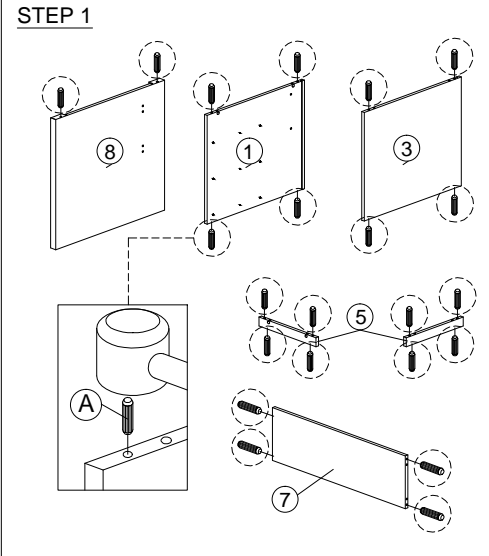

ASSEMBLY INSTRUCTION

MODEL : WT 1897-S5 - ERIKA BUREEL / BUREAU / WRITING TABLE 130

HARDWARE	A PLASTIC DOWEL M8X25 1X22	B CB SCREW M3.5X12 1X36	C CB SCREW M4X25 1X10	D CB SCREW M4X35 1X24	E CSK CAP M6X40 1X4	F CSK CAP M6X50 1X8	G MINIFIX 5654 10 SETS	G1 	G2 	H 	I 	J HANDLE VSC 15 (192MM) - PVC 1X3	J1 	J2 	K 	L 	M 	N

SOFT, DRY CLOTH

CHEMICAL

HEAT

KEEP DRY

HANDLE WITH CARE

DO NOT USE KNIFE

ASSEMBLY INSTRUCTION

MODEL : WT 1897-S5 - ERIKA BUREEL / BUREAU / WRITING TABLE 130