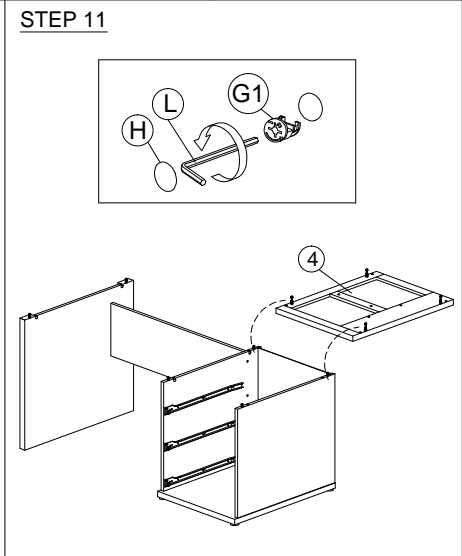

ASSEMBLY INSTRUCTION

MODEL : WT 1897-S5 - ERIKA BUREEL / BUREAU / WRITING TABLE 130

HARDWARE	A PLASTIC DOWEL M8X25 1X22	B CB SCREW M3.5X12 1X36	C CB SCREW M4X25 1X10	D CB SCREW M4X35 1X24	E CSK CAP M6X40 1X4	F CSK CAP M6X50 1X8	G MINIFIX 5654 10 SETS	G1 	G2 	H 	I 	J HANDLE VSC 15 (192MM) - PVC 1X3	J1 	J2 	K 	L 	M 	N

SOFT, DRY CLOTH

CHEMICAL

HEAT

KEEP DRY

HANDLE WITH CARE

DO NOT USE KNIFE

ASSEMBLY INSTRUCTION

MODEL : WT 1897-S5 - ERIKA BUREEL / BUREAU / WRITING TABLE 130