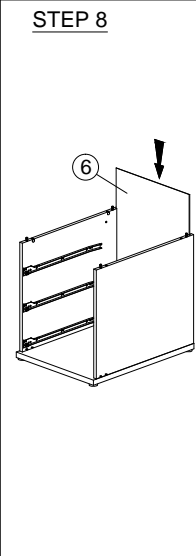

ASSEMBLY INSTRUCTION

MODEL : WT 1897-S5 - ERIKA BUREEL / BUREAU / WRITING TABLE 130

HARDWARE	A PLASTIC DOWEL M8X25 1X22	B CB SCREW M3.5X12 1X36	C CB SCREW M4X25 1X10	D CB SCREW M4X35 1X24	E CSK CAP M6X40 1X4	F CSK CAP M6X50 1X8	G MINIFIX 5654 10 SETS	G1 	G2 	H 	I 	J HANDLE VSC 15 (192MM) - PVC 1X3	J1 	J2 	K 	L 	M 	N

SOFT, DRY CLOTH

CHEMICAL

HEAT

KEEP DRY

HANDLE WITH CARE

DO NOT USE KNIFE

ASSEMBLY INSTRUCTION

MODEL : WT 1897-S5 - ERIKA BUREEL / BUREAU / WRITING TABLE 130