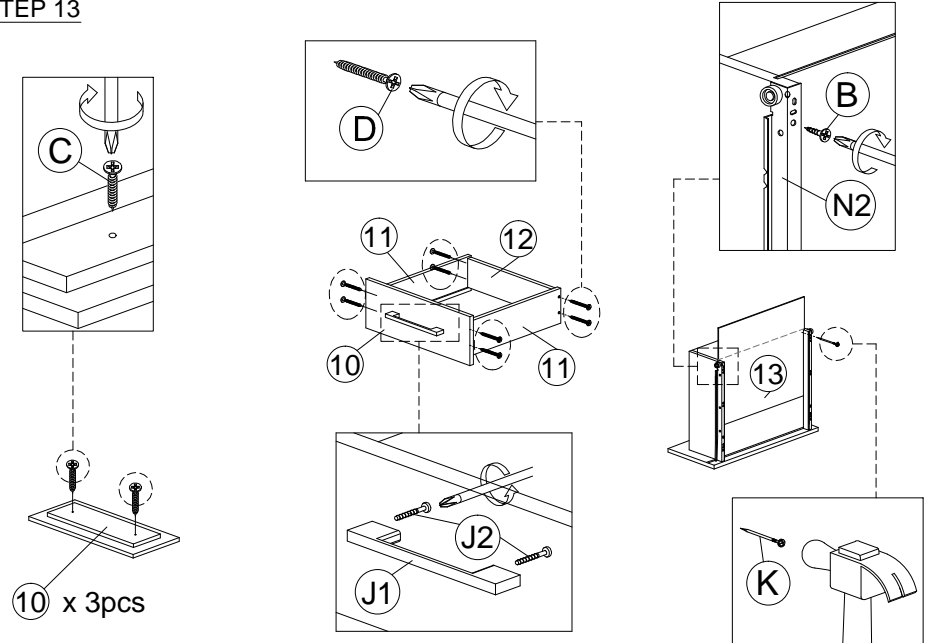

ASSEMBLY INSTRUCTION

MODEL : WT 1897-S5 - ERIKA BUREEL / BUREAU / WRITING TABLE 130

HARDWARE	A PLASTIC DOWEL M8X25 1X22	B CB SCREW M3.5X12 1X36	C CB SCREW M4X25 1X10	D CB SCREW M4X35 1X24	E CSK CAP M6X40 1X4	F CSK CAP M6X50 1X8	G MINIFIX 5654 10 SETS	G1 	G2 	H 	I 	J HANDLE VSC 15 (192MM) - PVC 1X3	J1 	J2 	K 	L 	M 	N

SOFT, DRY CLOTH

CHEMICAL

HEAT

KEEP DRY

HANDLE WITH CARE

DO NOT USE KNIFE

ASSEMBLY INSTRUCTION

MODEL : WT 1897-S5 - ERIKA BUREEL / BUREAU / WRITING TABLE 130

STEP 12

STEP 13

STEP 14

COMPLETED