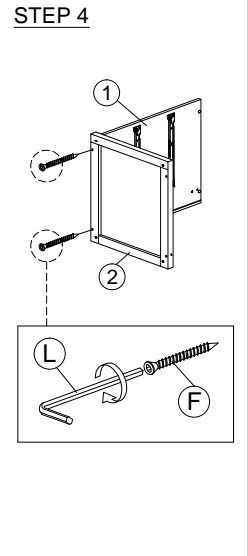

ASSEMBLY INSTRUCTION

MODEL : WT 1897-S5 - ERIKA BUREEL / BUREAU / WRITING TABLE 130

HARDWARE	A PLASTIC DOWEL M8X25 1X22	B CB SCREW M3.5X12 1X36	C CB SCREW M4X25 1X10	D CB SCREW M4X35 1X24	E CSK CAP M6X40 1X4	F CSK CAP M6X50 1X8	G MINIFIX 5654 10 SETS	G1 	G2 	H 	I 	J HANDLE VSC 15 (192MM) - PVC 1X3	J1 	J2 	K 	L 	M 	N

SOFT, DRY CLOTH

CHEMICAL

HEAT

KEEP DRY

HANDLE WITH CARE

DO NOT USE KNIFE

ASSEMBLY INSTRUCTION

MODEL : WT 1897-S5 - ERIKA BUREEL / BUREAU / WRITING TABLE 130