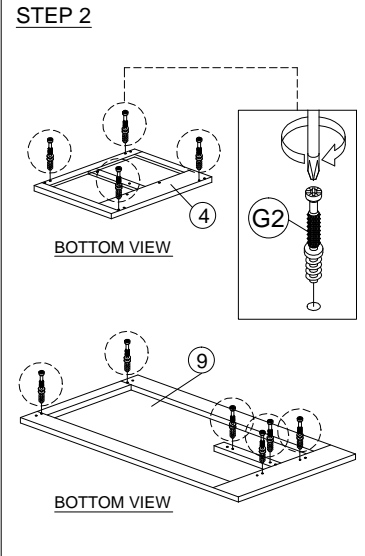

ASSEMBLY INSTRUCTION

MODEL : WT 1897-S5 - ERIKA BUREEL / BUREAU / WRITING TABLE 130

HARDWARE	A PLASTIC DOWEL M8X25 1X22	B CB SCREW M3.5X12 1X36	C CB SCREW M4X25 1X10	D CB SCREW M4X35 1X24	E CSK CAP M6X40 1X4	F CSK CAP M6X50 1X8	G MINIFIX 5654 10 SETS	G1 	G2 	H 	I 	J HANDLE VSC 15 (192MM) - PVC 1X3	J1 	J2 	K 	L 	M 	N

SOFT, DRY CLOTH

CHEMICAL

HEAT

KEEP DRY

HANDLE WITH CARE

DO NOT USE KNIFE

ASSEMBLY INSTRUCTION

MODEL : WT 1897-S5 - ERIKA BUREEL / BUREAU / WRITING TABLE 130