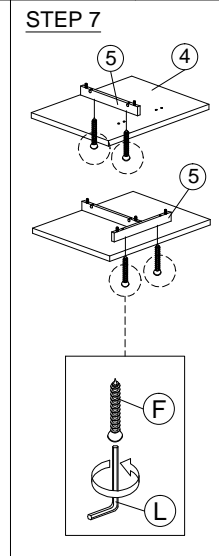

ASSEMBLY INSTRUCTION

MODEL : WT 1897-S5 - ERIKA BUREEL / BUREAU / WRITING TABLE 130

HARDWARE	A PLASTIC DOWEL M8X25 1X22	B CB SCREW M3.5X12 1X36	C CB SCREW M4X25 1X10	D CB SCREW M4X35 1X24	E CSK CAP M6X40 1X4	F CSK CAP M6X50 1X8	G MINIFIX 5654 10 SETS	G1 	G2 	H 	I 	J HANDLE VSC 15 (192MM) - PVC 1X3	J1 	J2 	K 	L 	M 	N

SOFT, DRY CLOTH

CHEMICAL

HEAT

KEEP DRY

HANDLE WITH CARE

DO NOT USE KNIFE

ASSEMBLY INSTRUCTION

MODEL : WT 1897-S5 - ERIKA BUREEL / BUREAU / WRITING TABLE 130