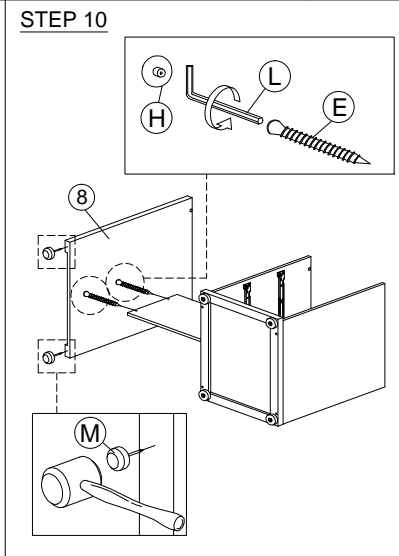

ASSEMBLY INSTRUCTION

MODEL : WT 1897-S5 - ERIKA BUREEL / BUREAU / WRITING TABLE 130

HARDWARE	A PLASTIC DOWEL M8X25 1X22	B CB SCREW M3.5X12 1X36	C CB SCREW M4X25 1X10	D CB SCREW M4X35 1X24	E CSK CAP M6X40 1X4	F CSK CAP M6X50 1X8	G MINIFIX 5654 10 SETS	G1 	G2 	H 	I 	J HANDLE VSC 15 (192MM) - PVC 1X3	J1 	J2 	K 	L 	M 	N

SOFT, DRY CLOTH

CHEMICAL

HEAT

KEEP DRY

HANDLE WITH CARE

DO NOT USE KNIFE

ASSEMBLY INSTRUCTION

MODEL : WT 1897-S5 - ERIKA BUREEL / BUREAU / WRITING TABLE 130