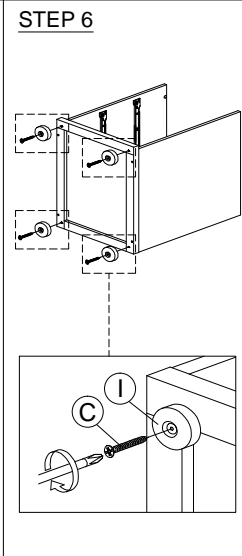

ASSEMBLY INSTRUCTION

MODEL : WT 1897-S5 - ERIKA BUREEL / BUREAU / WRITING TABLE 130

HARDWARE	A PLASTIC DOWEL M8X25 1X22	B CB SCREW M3.5X12 1X36	C CB SCREW M4X25 1X10	D CB SCREW M4X35 1X24	E CSK CAP M6X40 1X4	F CSK CAP M6X50 1X8	G MINIFIX 5654 10 SETS	G1 	G2 	H 	I 	J HANDLE VSC 15 (192MM) - PVC 1X3	J1 	J2 	K 	L 	M 	N

SOFT, DRY CLOTH

CHEMICAL

HEAT

KEEP DRY

HANDLE WITH CARE

DO NOT USE KNIFE

ASSEMBLY INSTRUCTION

MODEL : WT 1897-S5 - ERIKA BUREEL / BUREAU / WRITING TABLE 130