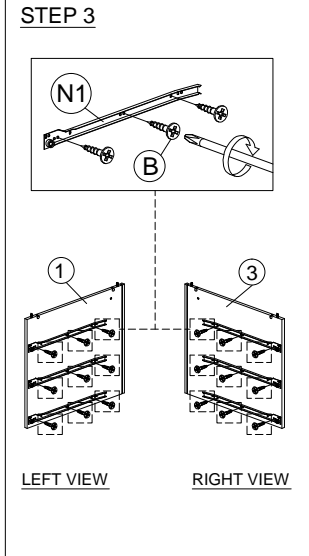

ASSEMBLY INSTRUCTION

MODEL : WT 1897-S5 - ERIKA BUREEL / BUREAU / WRITING TABLE 130

HARDWARE	A PLASTIC DOWEL M8X25 1X22	B CB SCREW M3.5X12 1X36	C CB SCREW M4X25 1X10	D CB SCREW M4X35 1X24	E CSK CAP M6X40 1X4	F CSK CAP M6X50 1X8	G MINIFIX 5654 10 SETS	G1 	G2 	H 	I 	J HANDLE VSC 15 (192MM) - PVC 1X3	J1 	J2 	K 	L 	M 	N

SOFT, DRY CLOTH

CHEMICAL

HEAT

KEEP DRY

HANDLE WITH CARE

DO NOT USE KNIFE

ASSEMBLY INSTRUCTION

MODEL : WT 1897-S5 - ERIKA BUREEL / BUREAU / WRITING TABLE 130