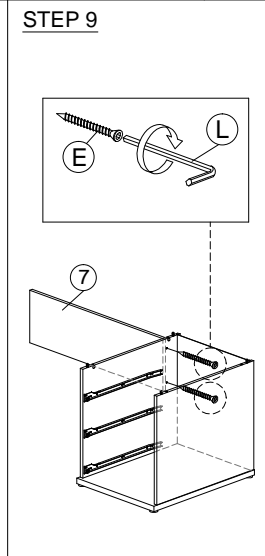

ASSEMBLY INSTRUCTION

MODEL : WT 1897-S5 - ERIKA BUREEL / BUREAU / WRITING TABLE 130

HARDWARE	A PLASTIC DOWEL M8X25 1X22	B CB SCREW M3.5X12 1X36	C CB SCREW M4X25 1X10	D CB SCREW M4X35 1X24	E CSK CAP M6X40 1X4	F CSK CAP M6X50 1X8	G MINIFIX 5654 10 SETS	G1 	G2 	H 	I 	J HANDLE VSC 15 (192MM) - PVC 1X3	J1 	J2 	K 	L 	M 	N

SOFT, DRY CLOTH

CHEMICAL

HEAT

KEEP DRY

HANDLE WITH CARE

DO NOT USE KNIFE

ASSEMBLY INSTRUCTION

MODEL : WT 1897-S5 - ERIKA BUREEL / BUREAU / WRITING TABLE 130