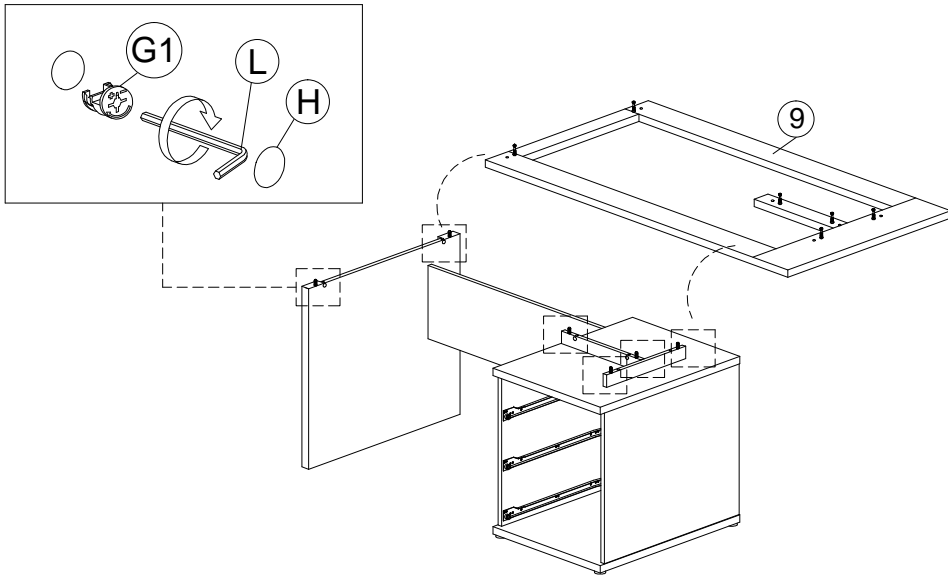

ASSEMBLY INSTRUCTION

MODEL : WT 1897-S5 - ERIKA BUREEL / BUREAU / WRITING TABLE 130

HARDWARE	A PLASTIC DOWEL M8X25 1X22	B CB SCREW M3.5X12 1X36	C CB SCREW M4X25 1X10	D CB SCREW M4X35 1X24	E CSK CAP M6X40 1X4	F CSK CAP M6X50 1X8	G MINIFIX 5654 10 SETS	G1 	G2 	H 	I 	J HANDLE VSC 15 (192MM) - PVC 1X3	J1 	J2 	K 	L 	M 	N

SOFT, DRY CLOTH

CHEMICAL

HEAT

KEEP DRY

HANDLE WITH CARE

DO NOT USE KNIFE

ASSEMBLY INSTRUCTION

MODEL : WT 1897-S5 - ERIKA BUREEL / BUREAU / WRITING TABLE 130

STEP 12

STEP 13

STEP 14

COMPLETED