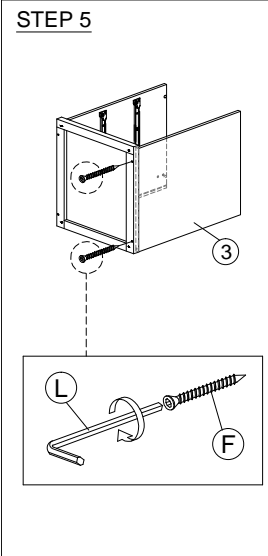

ASSEMBLY INSTRUCTION

MODEL : WT 1897-S5 - ERIKA BUREEL / BUREAU / WRITING TABLE 130

HARDWARE	A PLASTIC DOWEL M8X25 1X22	B CB SCREW M3.5X12 1X36	C CB SCREW M4X25 1X10	D CB SCREW M4X35 1X24	E CSK CAP M6X40 1X4	F CSK CAP M6X50 1X8	G MINIFIX 5654 10 SETS	G1 	G2 	H 	I 	J HANDLE VSC 15 (192MM) - PVC 1X3	J1 	J2 	K 	L 	M 	N

SOFT, DRY CLOTH

CHEMICAL

HEAT

KEEP DRY

HANDLE WITH CARE

DO NOT USE KNIFE

ASSEMBLY INSTRUCTION

MODEL : WT 1897-S5 - ERIKA BUREEL / BUREAU / WRITING TABLE 130