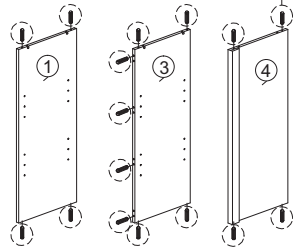

SOFT, DRY CLOTH

CHEMICAL

HEAT

KEEP DRY

HANDLE WITH CARE

DO NOT USE KNIFE

ASSEMBLY INSTRUCTION

MODEL : BC 70065-S5 - ERIKA COMMODE 1 DOOR / 1 PORTE / 1 DOOR CABINET

HARDWARE	A	B	C	D	E	F	G	H	I	J	K	L
	PLASTIC DOWEL M8X25 1X16	CB SCREW M3.5X16 1X12	CB SCREW M4X25 1X6	CSK CAP M6X50 1X6	METAL SHELF SUPPORT 1X16	POWER NAIL 6/8 1X54	C163 PLASTIC ROUND LEG (H12MM) - BLK 1X6	MINIFIX 5654 10 SETS	CAP 1X10	ALLEN KEY 1X1	HINGES 5/4* (OUTSIDE) 3 SETS	HANDLE VSC15 (192MM) 1X1 P/H SCREW M4X24 1X2

PART LIST

STEP 1 - Dowel fitting

STEP 2

BOTTOM VIEW

BACK VIEW

STEP 3

RIGHT VIEW

LEFT VIEW

STEP 4

FRONT VIEW

STEP 5

BACK VIEW

STEP 6

RIGHT VIEW

STEP 7

STEP 8

STEP 9