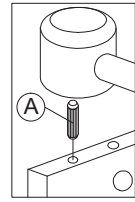

STEP 1 - Dowel fitting