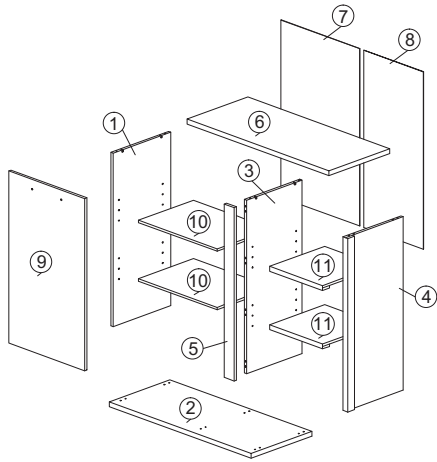

# ASSEMBLY INSTRUCTION

MODEL : BC 70065-S5 - ERIKA COMMODE 1 DOOR / 1 PORTE / 1 DOOR CABINET

HARDWARE	A	B	C	D	E	F	G	H	I	J	K	L
	PLASTIC DOWEL M8X25 1X16	CB SCREW M3.5X16 1X12	CB SCREW M4X25 1X6	CSK CAP M6X50 1X6	METAL SHELF SUPPORT 1X16	POWER NAIL 6/8 1X54	C163 PLASTIC ROUND LEG (H12MM) - BLK 1X6	MINIFIX 5654 10 SETS	CAP 1X10	ALLEN KEY 1X1	HINGES 5/4* (OUTSIDE) 3 SETS	HANDLE VSC15 (192MM) 1X1 P/H SCREW M4X24 1X2

## PART LIST

## STEP 3

RIGHT VIEW

LEFT VIEW