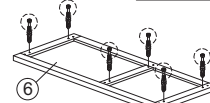

SOFT, DRY CLOTH

CHEMICAL

HEAT

KEEP DRY

HANDLE WITH CARE

DO NOT USE KNIFE

ASSEMBLY INSTRUCTION

MODEL : BC 70065-S5 - ERIKA COMMODE 1 DOOR / 1 PORTE / 1 DOOR CABINET

HARDWARE	A	B	C	D	E	F	G	H	I	J	K	L
	PLASTIC DOWEL M8X25 1X16	CB SCREW M3.5X16 1X12	CB SCREW M4X25 1X6	CSK CAP M6X50 1X6	METAL SHELF SUPPORT 1X16	POWER NAIL 6/8 1X54	C163 PLASTIC ROUND LEG (H12MM) - BLK 1X6	MINIFIX 5654 10 SETS	CAP 1X10	ALLEN KEY 1X1	HINGES 5/4* (OUTSIDE) 3 SETS	HANDLE VSC15 (192MM) 1X1 P/H SCREW M4X24 1X2

PART LIST

STEP 1 - Dowel fitting

STEP 2

BOTTOM VIEW

BACK VIEW

STEP 3

RIGHT VIEW

LEFT VIEW

STEP 4

FRONT VIEW

STEP 5

BACK VIEW

STEP 6

RIGHT VIEW

STEP 7

STEP 8

STEP 9