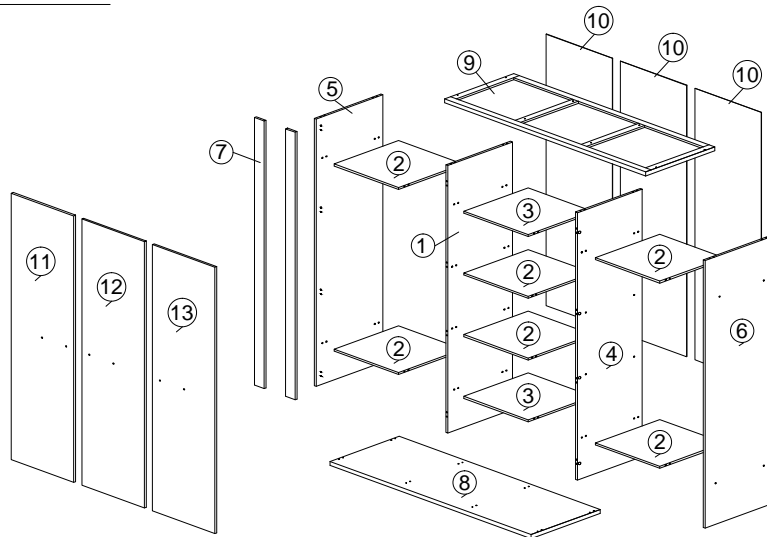

# ASSEMBLY INSTRUCTION

MODEL : WR 80091-S5 - ERIKA KLEERKAST / ARMOIRE 3 D/P / 3 DOORS WARDROBE

HARDWARE	A	B	C	D	E	F	G	H	I	J	K	L	M	N	O	
	PLASTIC DOWEL M8X25 1X56	CB SCREW M3.5X16 1X48	CB SCREW M4X20 1X8	CB SCREW M4X25 1X8	CSK CAP M6X40 1X24	CSK CAP M6X50 1X16	HINGES (OUTSIDE) 1X12	MINIFIX 5654 16 SETS	CAP 1X32	IP 303 PLASTIC ROUND LEG 1X8	HANDLE VSC 15 (192MM) - PVC 1X3	P/H SCREW M4X24 1X6	ABS DRAWER PIN 25MM 1X4	POWER NAIL 6/8 1X110	ALLEN KEY 1X1	ALUMINIUM PIPE (532MM) 1X2

## PARTS LIST