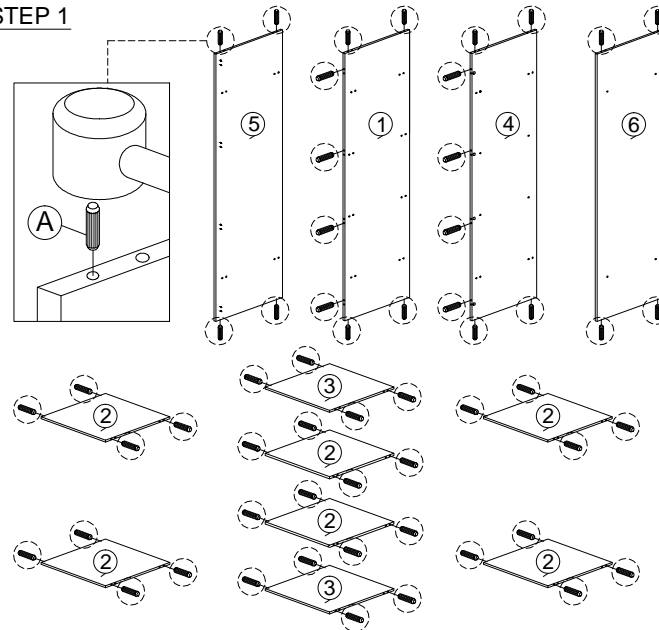

ASSEMBLY INSTRUCTION

MODEL : WR 80091-S5 - ERIKA KLEERKAST / ARMOIRE 3 D/P / 3 DOORS WARDROBE

HARDWARE	A	B	C	D	E	F	G	H	I	J	K	L	M	N	O	
	PLASTIC DOWEL M8X25 1X56	CB SCREW M3.5X16 1X48	CB SCREW M4X20 1X8	CB SCREW M4X25 1X8	CSK CAP M6X40 1X24	CSK CAP M6X50 1X16	HINGES (OUTSIDE) 1X12	MINIFIX 5654 16 SETS	CAP 1X32	IP 303 PLASTIC ROUND LEG 1X8	HANDLE VSC 15 (192MM) - PVC 1X3	P/H SCREW M4X24 1X6	ABS DRAWER PIN 25MM 1X4	POWER NAIL 6/8 1X110	ALLEN KEY 1X1	ALUMINIUM PIPE (532MM) 1X2

PARTS LIST

STEP 1

STEP 2

STEP 3

STEP 4

STEP 6

STEP 7