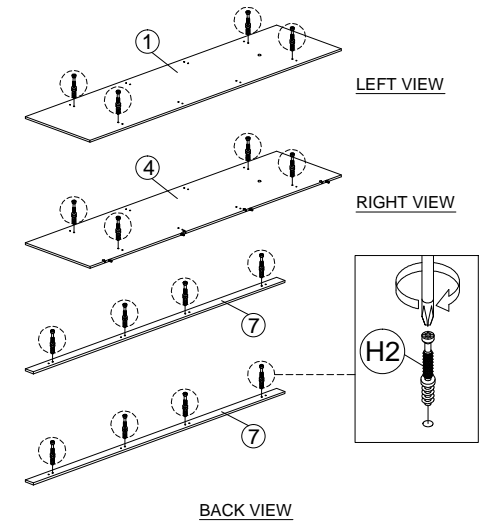

ASSEMBLY INSTRUCTION

MODEL : WR 80091-S5 - ERIKA KLEERKAST / ARMOIRE 3 D/P / 3 DOORS WARDROBE

HARDWARE	A	B	C	D	E	F	G	H	I	J	K	L	M	N	O	
	PLASTIC DOWEL M8X25 1X56	CB SCREW M3.5X16 1X48	CB SCREW M4X20 1X8	CB SCREW M4X25 1X8	CSK CAP M6X40 1X24	CSK CAP M6X50 1X16	HINGES (OUTSIDE) 1X12	MINIFIX 5654 16 SETS	CAP 1X32	IP 303 PLASTIC ROUND LEG 1X8	HANDLE VSC 15 (192MM) - PVC 1X3	P/H SCREW M4X24 1X6	ABS DRAWER PIN 25MM 1X4	POWER NAIL 6/8 1X110	ALLEN KEY 1X1	ALUMINIUM PIPE (532MM) 1X2

PARTS LIST

STEP 1

STEP 2

STEP 3

STEP 4

STEP 6

STEP 7