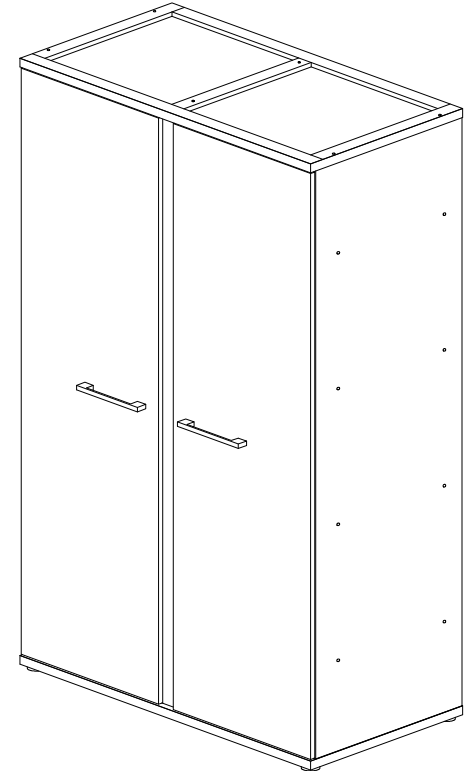

SOFT, DRY CLOTH

CHEMICAL

HEAT

KEEP DRY

HANDLE WITH CARE

DO NOT USE KNIFE

ASSEMBLY INSTRUCTION

MODEL : WR 80090-S5 - ERIKA KLEERKAST / ARMOIRE 2 D/P / 2 DOORS WARDROBE

STEP 9

STEP 10

STEP 11

COMPLETED

STEP 12

STEP 13

STEP 14