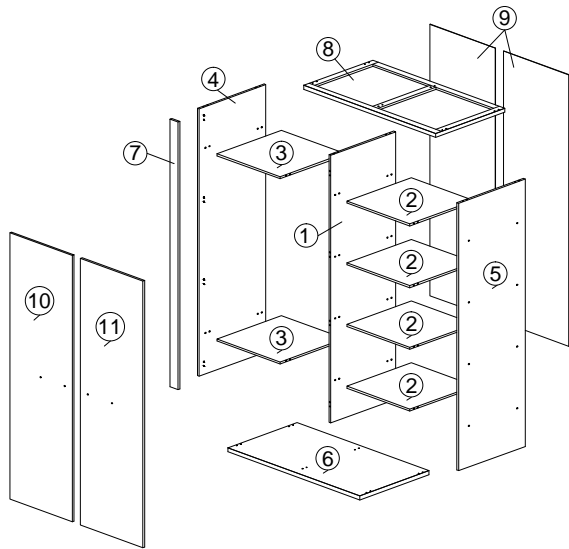

ASSEMBLY INSTRUCTION

MODEL : WR 80090-S5 - ERIKA KLEERKAST / ARMOIRE 2 D/P / 2 DOORS WARDROBE

HARDWARE	A	B	C	D	E	F	G	H	I	J	K	L	M
	1X40	1X32	1X6	1X20	1X12	1X8	8 SETS	1X24	1X6	1X2	1X4	1X70	1X1

PARTS LIST

STEP 1

STEP 2

STEP 3

STEP 4

STEP 5

STEP 6

STEP 7

STEP 8

SOFT, DRY CLOTH

CHEMICAL

HEAT

KEEP DRY

HANDLE WITH CARE

DO NOT USE KNIFE

ASSEMBLY INSTRUCTION

MODEL : WR 80090-S5 - ERIKA KLEERKAST / ARMOIRE 2 D/P / 2 DOORS WARDROBE

STEP 9