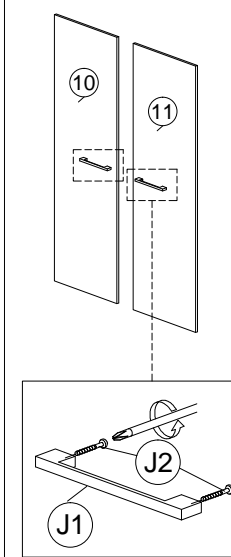

ASSEMBLY INSTRUCTION

MODEL : WR 80090-S5 - ERIKA KLEERKAST / ARMOIRE 2 D/P / 2 DOORS WARDROBE

HARDWARE	A	B	C	D	E	F	G	H	I	J	K	L	M
	1X40	1X32	1X6	1X20	1X12	1X8	8 SETS	1X24	1X6	1X2	1X4	1X70	1X1

PARTS LIST

STEP 1

STEP 2

STEP 3

STEP 4

STEP 5

STEP 6

STEP 7

STEP 8