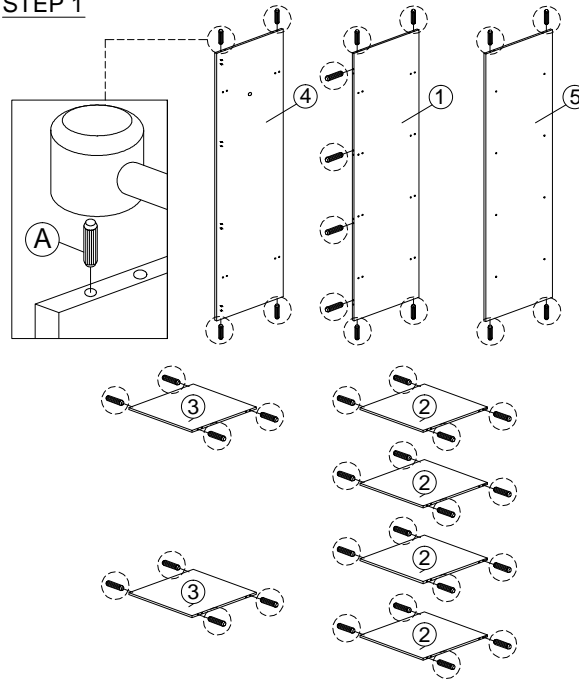

ASSEMBLY INSTRUCTION

MODEL : WR 80090-S5 - ERIKA KLEERKAST / ARMOIRE 2 D/P / 2 DOORS WARDROBE

HARDWARE	A	B	C	D	E	F	G	H	I	J	K	L	M
	1X40	1X32	1X6	1X20	1X12	1X8	8 SETS	1X24	1X6	1X2	1X4	1X70	1X1

PARTS LIST

STEP 1

STEP 2

STEP 3

STEP 4

STEP 5

STEP 6

STEP 7

STEP 8

SOFT, DRY CLOTH

CHEMICAL

HEAT

KEEP DRY

HANDLE WITH CARE

DO NOT USE KNIFE

ASSEMBLY INSTRUCTION

MODEL : WR 80090-S5 - ERIKA KLEERKAST / ARMOIRE 2 D/P / 2 DOORS WARDROBE

STEP 9