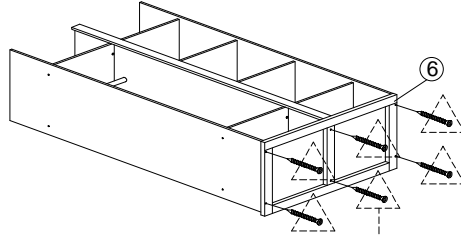

SOFT, DRY CLOTH

CHEMICAL

HEAT

KEEP DRY

HANDLE WITH CARE

DO NOT USE KNIFE

ASSEMBLY INSTRUCTION

MODEL : WR 80090-S5 - ERIKA KLEERKAST / ARMOIRE 2 D/P / 2 DOORS WARDROBE

STEP 9

STEP 10

STEP 11

COMPLETED

STEP 12

STEP 13

STEP 14