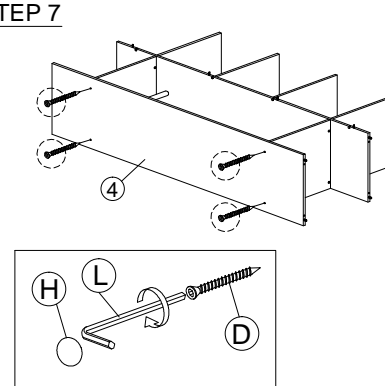

ASSEMBLY INSTRUCTION

MODEL : WR 80090-S5 - ERIKA KLEERKAST / ARMOIRE 2 D/P / 2 DOORS WARDROBE

HARDWARE	A	B	C	D	E	F	G	H	I	J	K	L	M
	1X40	1X32	1X6	1X20	1X12	1X8	8 SETS	1X24	1X6	1X2	1X4	1X70	1X1

PARTS LIST

STEP 1

STEP 2

STEP 3

STEP 4

STEP 5

STEP 6

STEP 7

STEP 8

SOFT, DRY CLOTH

CHEMICAL

HEAT

KEEP DRY

HANDLE WITH CARE

DO NOT USE KNIFE

ASSEMBLY INSTRUCTION

MODEL : WR 80090-S5 - ERIKA KLEERKAST / ARMOIRE 2 D/P / 2 DOORS WARDROBE

STEP 9