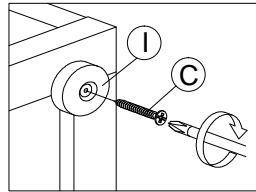

SOFT, DRY CLOTH

CHEMICAL

HEAT

KEEP DRY

HANDLE WITH CARE

DO NOT USE KNIFE

ASSEMBLY INSTRUCTION

MODEL : WR 80090-S5 - ERIKA KLEERKAST / ARMOIRE 2 D/P / 2 DOORS WARDROBE

STEP 9

STEP 10

STEP 11

COMPLETED

STEP 12

STEP 13

STEP 14