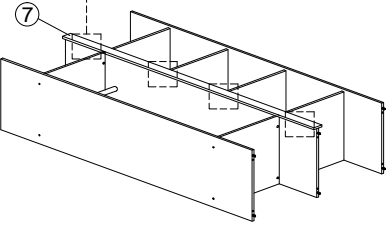

CHEMICAL

HEAT

KEEP DRY

HANDLE WITH CARE

DO NOT USE KNIFE

ASSEMBLY INSTRUCTION

MODEL : WR 80090-S5 - ERIKA KLEERKAST / ARMOIRE 2 D/P / 2 DOORS WARDROBE

STEP 9

STEP 10

STEP 11

COMPLETED

STEP 12

STEP 13

STEP 14