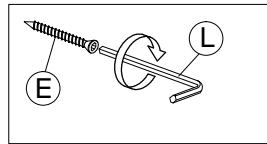

SOFT, DRY CLOTH

CHEMICAL

HEAT

KEEP DRY

HANDLE WITH CARE

DO NOT USE KNIFE

ASSEMBLY INSTRUCTION

MODEL : WR 80090-S5 - ERIKA KLEERKAST / ARMOIRE 2 D/P / 2 DOORS WARDROBE

STEP 9

STEP 10

STEP 11

COMPLETED

STEP 12

STEP 13

STEP 14