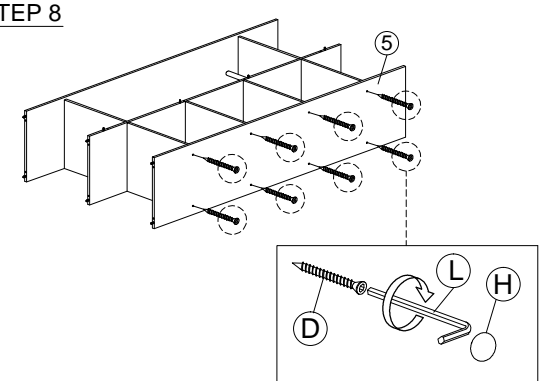

ASSEMBLY INSTRUCTION

MODEL : WR 80090-S5 - ERIKA KLEERKAST / ARMOIRE 2 D/P / 2 DOORS WARDROBE

HARDWARE	A	B	C	D	E	F	G	H	I	J	K	L	M
	1X40	1X32	1X6	1X20	1X12	1X8	8 SETS	1X24	1X6	1X2	1X4	1X70	1X1

PARTS LIST

STEP 1

STEP 2

STEP 3

STEP 4

STEP 5

STEP 6

STEP 7

STEP 8

SOFT, DRY CLOTH

CHEMICAL

HEAT

KEEP DRY

HANDLE WITH CARE

DO NOT USE KNIFE

ASSEMBLY INSTRUCTION

MODEL : WR 80090-S5 - ERIKA KLEERKAST / ARMOIRE 2 D/P / 2 DOORS WARDROBE

STEP 9