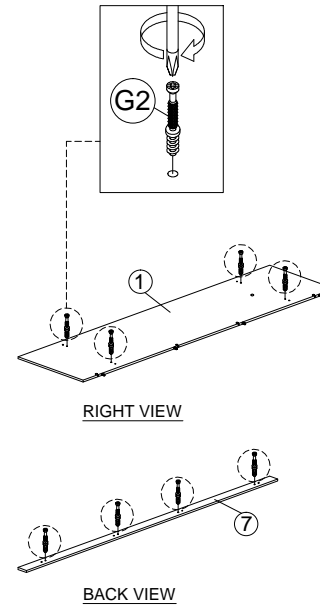

ASSEMBLY INSTRUCTION

MODEL : WR 80090-S5 - ERIKA KLEERKAST / ARMOIRE 2 D/P / 2 DOORS WARDROBE

HARDWARE	A	B	C	D	E	F	G	H	I	J	K	L	M
	1X40	1X32	1X6	1X20	1X12	1X8	8 SETS	1X24	1X6	1X2	1X4	1X70	1X1

PARTS LIST

STEP 1

STEP 2

STEP 3

STEP 4

STEP 5

STEP 6

STEP 7

STEP 8