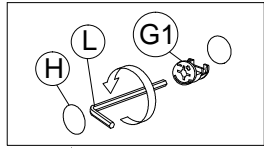

CHEMICAL

HEAT

KEEP DRY

HANDLE WITH CARE

DO NOT USE KNIFE

ASSEMBLY INSTRUCTION

MODEL : WR 80090-S5 - ERIKA KLEERKAST / ARMOIRE 2 D/P / 2 DOORS WARDROBE

STEP 9