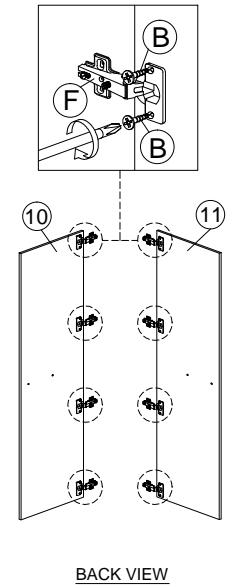

ASSEMBLY INSTRUCTION

MODEL : WR 80090-S5 - ERIKA KLEERKAST / ARMOIRE 2 D/P / 2 DOORS WARDROBE

HARDWARE	A	B	C	D	E	F	G	H	I	J	K	L	M
	1X40	1X32	1X6	1X20	1X12	1X8	8 SETS	1X24	1X6	1X2	1X4	1X70	1X1

PARTS LIST

STEP 1

STEP 2

STEP 3

STEP 4

STEP 5

STEP 6

STEP 7

STEP 8