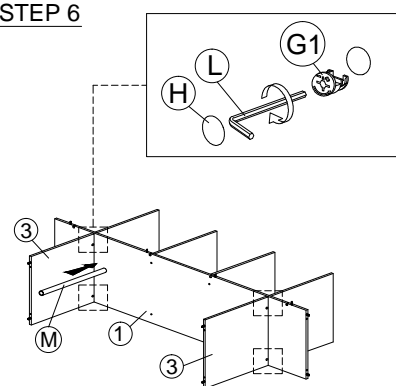

ASSEMBLY INSTRUCTION

MODEL : WR 80090-S5 - ERIKA KLEERKAST / ARMOIRE 2 D/P / 2 DOORS WARDROBE

HARDWARE	A	B	C	D	E	F	G	H	I	J	K	L	M
	1X40	1X32	1X6	1X20	1X12	1X8	8 SETS	1X24	1X6	1X2	1X4	1X70	1X1

PARTS LIST

STEP 1

STEP 2

STEP 3

STEP 4

STEP 5

STEP 6

STEP 7

STEP 8

SOFT, DRY CLOTH

CHEMICAL

HEAT

KEEP DRY

HANDLE WITH CARE

DO NOT USE KNIFE

ASSEMBLY INSTRUCTION

MODEL : WR 80090-S5 - ERIKA KLEERKAST / ARMOIRE 2 D/P / 2 DOORS WARDROBE

STEP 9