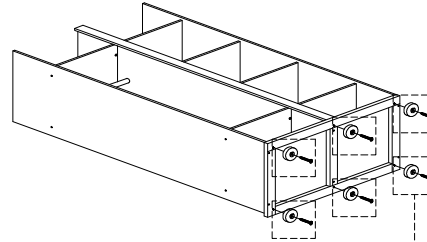

CHEMICAL

HEAT

KEEP DRY

HANDLE WITH CARE

DO NOT USE KNIFE

ASSEMBLY INSTRUCTION

MODEL : WR 80090-S5 - ERIKA KLEERKAST / ARMOIRE 2 D/P / 2 DOORS WARDROBE

STEP 9

STEP 10

STEP 11

COMPLETED

STEP 12

STEP 13

STEP 14