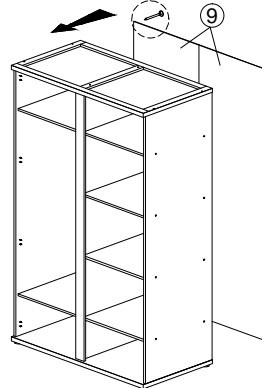

CHEMICAL

HEAT

KEEP DRY

HANDLE WITH CARE

DO NOT USE KNIFE

ASSEMBLY INSTRUCTION

MODEL : WR 80090-S5 - ERIKA KLEERKAST / ARMOIRE 2 D/P / 2 DOORS WARDROBE

STEP 9

STEP 10

STEP 11

COMPLETED

STEP 12

STEP 13

STEP 14