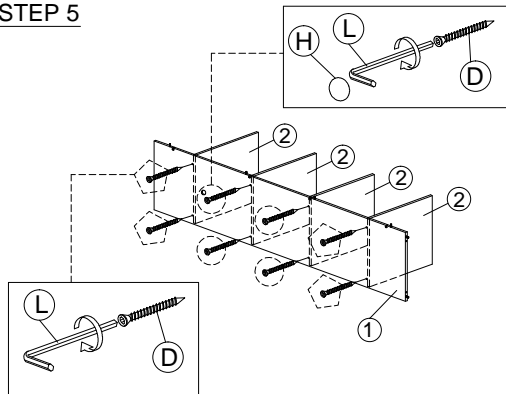

ASSEMBLY INSTRUCTION

MODEL : WR 80090-S5 - ERIKA KLEERKAST / ARMOIRE 2 D/P / 2 DOORS WARDROBE

HARDWARE	A	B	C	D	E	F	G	H	I	J	K	L	M
	1X40	1X32	1X6	1X20	1X12	1X8	8 SETS	1X24	1X6	1X2	1X4	1X70	1X1

PARTS LIST

STEP 1

STEP 2

STEP 3

STEP 4

STEP 5

STEP 6

STEP 7

STEP 8

SOFT, DRY CLOTH

CHEMICAL

HEAT

KEEP DRY

HANDLE WITH CARE

DO NOT USE KNIFE

ASSEMBLY INSTRUCTION

MODEL : WR 80090-S5 - ERIKA KLEERKAST / ARMOIRE 2 D/P / 2 DOORS WARDROBE

STEP 9