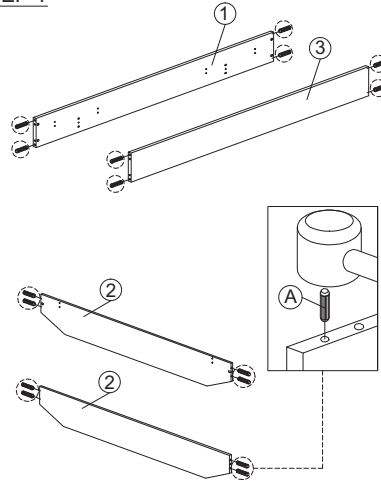

ASSEMBLY INSTRUCTION

MODEL : BED 23-6379C-S5 - EVOQUE BED-LIT 160

HARDWARE

A

B

C

D

E

PARTS LIST

STEP 1

STEP 2

STEP 3

STEP 4

STEP 5

STEP 6

ASSEMBLY INSTRUCTION