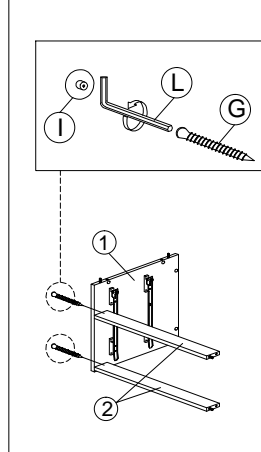

ASSEMBLY INSTRUCTION

MODEL : BST 5028-S5 - EVOQUE NACHTTAFEL / TABLE DE NUIT

HARDWARE	A	B	C	D	E	F	G	H	I	J	K	L	M	N	O	O1	O2	P	P1	P2
	1X14	1X24	1X8	1X16	1X4	1X16	1X4	1X30	1X15	11 SETS	1X8	1X1	1X4	1X2	1X2	1X4	2 SETS			

Part List

STEP 1 - Dowel fitting

STEP 2

STEP 3

STEP 4

STEP 5

STEP 6

STEP 7

STEP 8

STEP 9

STEP 10

STEP 11

COMPLETED