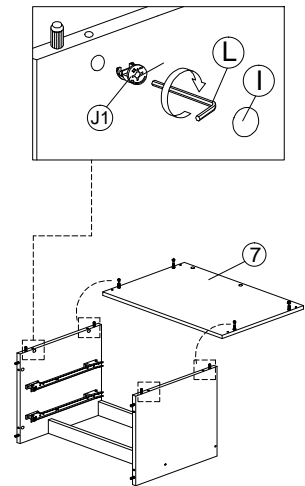

ASSEMBLY INSTRUCTION

MODEL : BST 5028-S5 - EVOQUE NACHTTAFEL / TABLE DE NUIT

HARDWARE	A	B	C	D	E	F	G	H	I	J	K	L	M	N	O	O1	O2	P	P1	P2
	1X14	1X24	1X8	1X16	1X4	1X16	1X4	1X30	1X15	11 SETS	1X8	1X1	1X4	1X2	1X2	1X4	2 SETS			

Part List

STEP 1 - Dowel fitting

STEP 2

STEP 3

STEP 4

STEP 5

STEP 6

STEP 7

STEP 8

STEP 9

STEP 10

STEP 11

COMPLETED