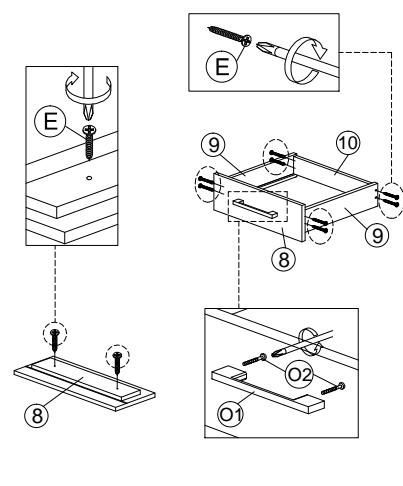

ASSEMBLY INSTRUCTION

MODEL : BST 5028-S5 - EVOQUE NACHTTAFEL / TABLE DE NUIT

HARDWARE	A	B	C	D	E	F	G	H	I	J	K	L	M	N	O	O1	O2	P	P1	P2
	1X14	1X24	1X8	1X16	1X4	1X16	1X4	1X30	1X15	11 SETS	1X8	1X1	1X4	1X2	1X2	1X4	2 SETS			

Part List

STEP 1 - Dowel fitting

STEP 2

STEP 3

STEP 4

STEP 5

STEP 6

STEP 7

STEP 8

STEP 9

STEP 10

STEP 11

COMPLETED