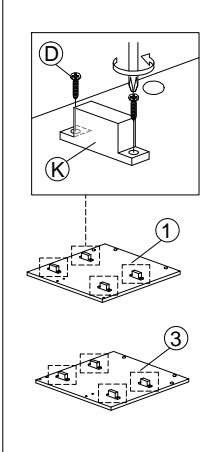

ASSEMBLY INSTRUCTION

MODEL : BST 5028-S5 - EVOQUE NACHTTAFEL / TABLE DE NUIT

HARDWARE	A	B	C	D	E	F	G	H	I	J	K	L	M	N	O	O1	O2	P	P1	P2
	1X14	1X24	1X8	1X16	1X4	1X16	1X4	1X30	1X15	11 SETS	1X8	1X1	1X4	1X2	1X2	1X4	2 SETS			

Part List

STEP 1 - Dowel fitting

STEP 2

STEP 3

STEP 4

STEP 5

STEP 6

STEP 7

STEP 8

STEP 9

STEP 10

STEP 11

COMPLETED