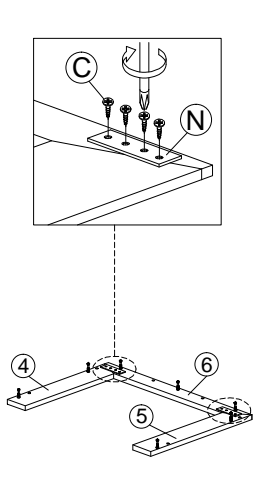

ASSEMBLY INSTRUCTION

MODEL : BST 5028-S5 - EVOQUE NACHTTAFEL / TABLE DE NUIT

HARDWARE	A	B	C	D	E	F	G	H	I	J	K	L	M	N	O	O1	O2	P	P1	P2
	1X14	1X24	1X8	1X16	1X4	1X16	1X4	1X30	1X15	11 SETS	1X8	1X1	1X4	1X2	1X2	1X4	2 SETS			

Part List

STEP 1 - Dowel fitting

STEP 2

STEP 3

STEP 4

STEP 5

STEP 6

STEP 7

STEP 8

STEP 9

STEP 10

STEP 11

COMPLETED