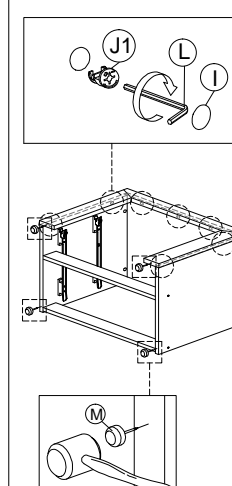

ASSEMBLY INSTRUCTION

MODEL : BST 5028-S5 - EVOQUE NACHTTAFEL / TABLE DE NUIT

HARDWARE	A	B	C	D	E	F	G	H	I	J	K	L	M	N	O	O1	O2	P	P1	P2
	1X14	1X24	1X8	1X16	1X4	1X16	1X4	1X30	1X15	11 SETS	1X8	1X1	1X4	1X2	1X2	1X4	2 SETS			

Part List

STEP 1 - Dowel fitting

STEP 2

STEP 3

STEP 4

STEP 5

STEP 6

STEP 7

STEP 8

STEP 9

STEP 10

STEP 11

COMPLETED