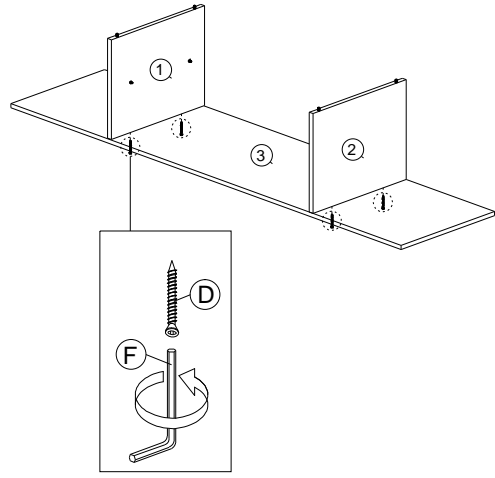

ASSEMBLY INSTRUCTION

MODEL: 1234 - TV CABINET

HARDWARE	A	B	C	D	E	F	G	H	I	J	K	L	
	PLASTIC DOWEL 8 X 25	CB SCREW M3.5X16MM	CB SCREW M4.5X45MM	CSK CAP M6X40MM	POWER NAIL 6/8	ALLEN KEY	MINIFIX CAP	PVC SHELF SUPPORT	PLASTIC PIN	J1 HINGES 2/8	K1 K2 MINIFIX 5654	L1 VSC 12 (PVC)	L2 P/H SCREW 4X 20MM
	1X30	1X16	1X4	1X12	1X38	1X1	1X16	1X4	1X8	4 sets	1X8	1X2	1X4

PART LIST

STEP 1

STEP 2

STEP 3

STEP 4

STEP 5

STEP 6

STEP 7

STEP 8

STEP 9

ASSEMBLY INSTRUCTION

MODEL: 1234 - TV CABINET

STEP 10

STEP 11

STEP 12

STEP 13