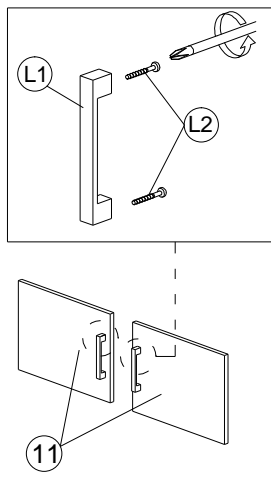

ASSEMBLY INSTRUCTION

MODEL: 1234 - TV CABINET

HARDWARE	A	B	C	D	E	F	G	H	I	J	K	L	
	PLASTIC DOWEL 8 X 25	CB SCREW M3.5X16MM	CB SCREW M4.5X45MM	CSK CAP M6X40MM	POWER NAIL 6/8	ALLEN KEY	MINIFIX CAP	PVC SHELF SUPPORT	PLASTIC PIN	J1 HINGES 2/8	K1 K2 MINIFIX 5654	L1 VSC 12 (PVC)	L2 P/H SCREW 4X 20MM
	1X30	1X16	1X4	1X12	1X38	1X1	1X16	1X4	1X8	4 sets	1X8	1X2	1X4

PART LIST

STEP 1

STEP 2

STEP 3

STEP 4

STEP 5

STEP 6

STEP 7

STEP 8

STEP 9

ASSEMBLY INSTRUCTION

MODEL: 1234 - TV CABINET

STEP 10

STEP 11

STEP 12

STEP 13