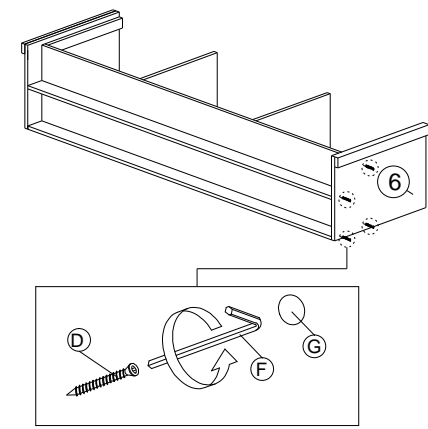

ASSEMBLY INSTRUCTION

MODEL: 1234 - TV CABINET

HARDWARE	A	B	C	D	E	F	G	H	I	J	K	L	
	PLASTIC DOWEL 8 X 25	CB SCREW M3.5X16MM	CB SCREW M4.5X45MM	CSK CAP M6X40MM	POWER NAIL 6/8	ALLEN KEY	MINIFIX CAP	PVC SHELF SUPPORT	PLASTIC PIN	J1 HINGES 2/8	K1 K2 MINIFIX 5654	L1 VSC 12 (PVC)	L2 P/H SCREW 4X 20MM
	1X30	1X16	1X4	1X12	1X38	1X1	1X16	1X4	1X8	4 sets	1X8	1X2	1X4

PART LIST

STEP 1

STEP 2

STEP 3

STEP 4

STEP 5

STEP 6

STEP 7

STEP 8

STEP 9