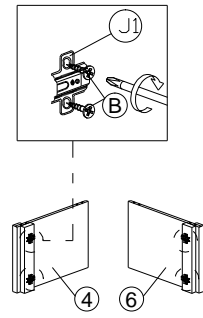

ASSEMBLY INSTRUCTION

MODEL: 1234 - TV CABINET

HARDWARE	A	B	C	D	E	F	G	H	I	J	K	L	
	PLASTIC DOWEL 8 X 25	CB SCREW M3.5X16MM	CB SCREW M4.5X45MM	CSK CAP M6X40MM	POWER NAIL 6/8	ALLEN KEY	MINIFIX CAP	PVC SHELF SUPPORT	PLASTIC PIN	J1 HINGES 2/8	K1 K2 MINIFIX 5654	L1 VSC 12 (PVC)	L2 P/H SCREW 4X 20MM
	1X30	1X16	1X4	1X12	1X38	1X1	1X16	1X4	1X8	4 sets	1X8	1X2	1X4

PART LIST

STEP 1

STEP 2

STEP 3

STEP 4

STEP 5

STEP 6

STEP 7

STEP 8

STEP 9

ASSEMBLY INSTRUCTION

MODEL: 1234 - TV CABINET

STEP 10

STEP 11

STEP 12

STEP 13