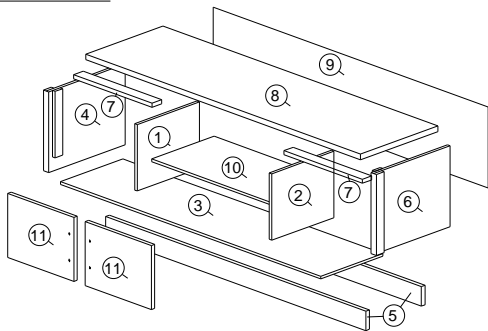

ASSEMBLY INSTRUCTION

MODEL: 1234 - TV CABINET

HARDWARE	A	B	C	D	E	F	G	H	I	J	K	L	
	PLASTIC DOWEL 8 X 25	CB SCREW M3.5X16MM	CB SCREW M4.5X45MM	CSK CAP M6X40MM	POWER NAIL 6/8	ALLEN KEY	MINIFIX CAP	PVC SHELF SUPPORT	PLASTIC PIN	J1 HINGES 2/8	K1 K2 MINIFIX 5654	L1 VSC 12 (PVC)	L2 P/H SCREW 4X 20MM
	1X30	1X16	1X4	1X12	1X38	1X1	1X16	1X4	1X8	4 sets	1X8	1X2	1X4

PART LIST

STEP 1

STEP 2

STEP 3

STEP 4

STEP 5

STEP 6

STEP 7