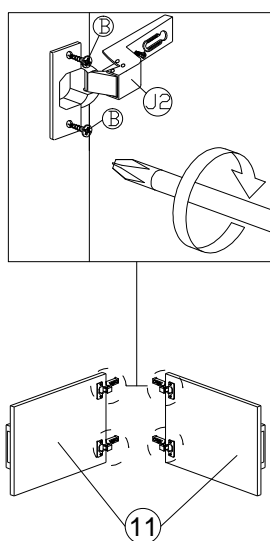

ASSEMBLY INSTRUCTION

MODEL: 1234 - TV CABINET

HARDWARE	A	B	C	D	E	F	G	H	I	J	K	L	
	PLASTIC DOWEL 8 X 25	CB SCREW M3.5X16MM	CB SCREW M4.5X45MM	CSK CAP M6X40MM	POWER NAIL 6/8	ALLEN KEY	MINIFIX CAP	PVC SHELF SUPPORT	PLASTIC PIN	J1 HINGES 2/8	K1 K2 MINIFIX 5654	L1 VSC 12 (PVC)	L2 P/H SCREW 4X 20MM
	1X30	1X16	1X4	1X12	1X38	1X1	1X16	1X4	1X8	4 sets	1X8	1X2	1X4

PART LIST

STEP 1

STEP 2

STEP 3

STEP 4

STEP 5

STEP 6

STEP 7

STEP 8

STEP 9

ASSEMBLY INSTRUCTION

MODEL: 1234 - TV CABINET

STEP 10

STEP 11

STEP 12

STEP 13