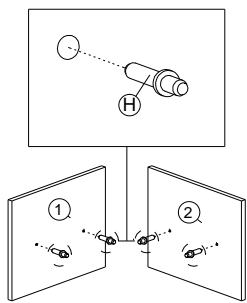

ASSEMBLY INSTRUCTION

MODEL: 1234 - TV CABINET

HARDWARE	A	B	C	D	E	F	G	H	I	J	K	L	
	PLASTIC DOWEL 8 X 25	CB SCREW M3.5X16MM	CB SCREW M4.5X45MM	CSK CAP M6X40MM	POWER NAIL 6/8	ALLEN KEY	MINIFIX CAP	PVC SHELF SUPPORT	PLASTIC PIN	J1 HINGES 2/8	K1 K2 MINIFIX 5654	L1 VSC 12 (PVC)	L2 P/H SCREW 4X 20MM
	1X30	1X16	1X4	1X12	1X38	1X1	1X16	1X4	1X8	4 sets	1X8	1X2	1X4

PART LIST

STEP 1

STEP 2

STEP 3

STEP 4

STEP 5

STEP 6

STEP 7