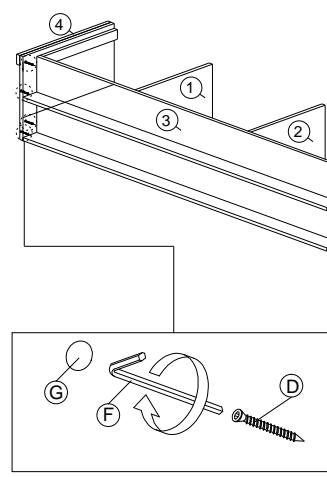

ASSEMBLY INSTRUCTION

MODEL: 1234 - TV CABINET

HARDWARE	A	B	C	D	E	F	G	H	I	J	K	L	
	PLASTIC DOWEL 8 X 25	CB SCREW M3.5X16MM	CB SCREW M4.5X45MM	CSK CAP M6X40MM	POWER NAIL 6/8	ALLEN KEY	MINIFIX CAP	PVC SHELF SUPPORT	PLASTIC PIN	J1 HINGES 2/8	K1 K2 MINIFIX 5654	L1 VSC 12 (PVC)	L2 P/H SCREW 4X 20MM
	1X30	1X16	1X4	1X12	1X38	1X1	1X16	1X4	1X8	4 sets	1X8	1X2	1X4

PART LIST

STEP 1

STEP 2

STEP 3

STEP 4

STEP 5

STEP 6

STEP 7

STEP 8

STEP 9