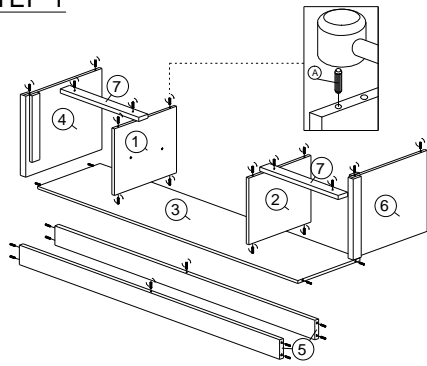

ASSEMBLY INSTRUCTION

MODEL: 1234 - TV CABINET

HARDWARE	A	B	C	D	E	F	G	H	I	J	K	L	
	PLASTIC DOWEL 8 X 25	CB SCREW M3.5X16MM	CB SCREW M4.5X45MM	CSK CAP M6X40MM	POWER NAIL 6/8	ALLEN KEY	MINIFIX CAP	PVC SHELF SUPPORT	PLASTIC PIN	J1 HINGES 2/8	K1 K2 MINIFIX 5654	L1 VSC 12 (PVC)	L2 P/H SCREW 4X 20MM
	1X30	1X16	1X4	1X12	1X38	1X1	1X16	1X4	1X8	4 sets	1X8	1X2	1X4

PART LIST

STEP 1

STEP 2

STEP 3

STEP 4

STEP 5

STEP 6

STEP 7