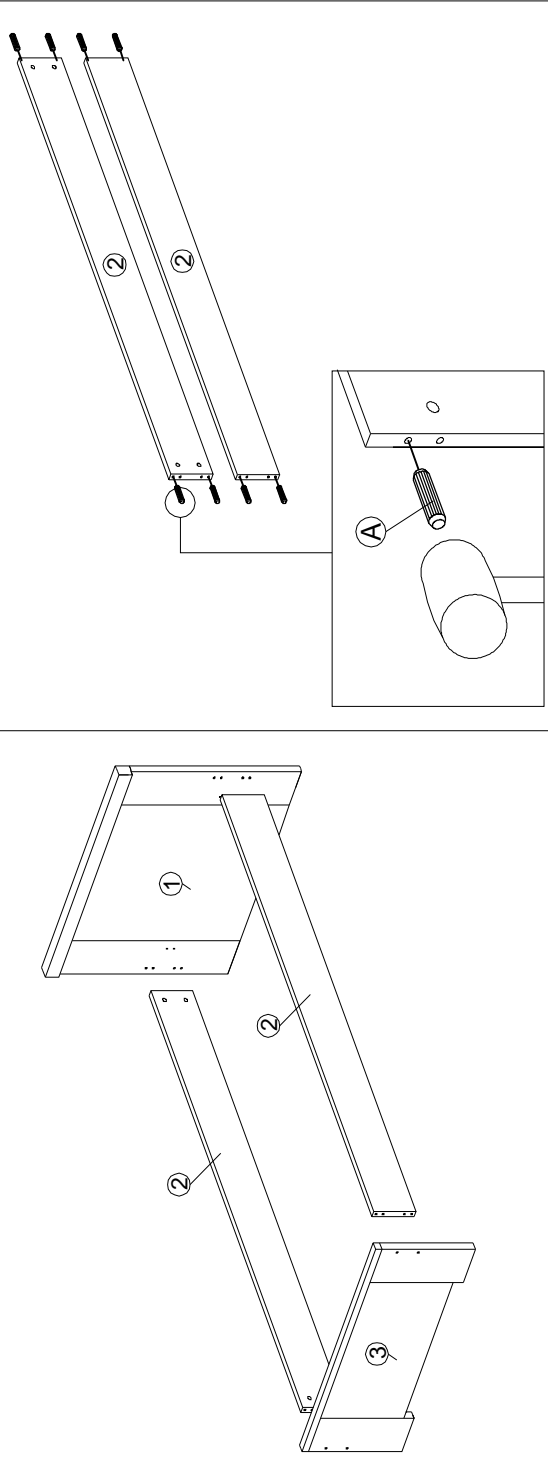

# ASSEMBLY INSTRUCTION

MODEL : 1226-3679C-S7

SOFT, DRY CLOTH	CHEMICAL	HEAT	KEEP DRY	HANDLE WITH CARE	DO NOT USE KNIFE	

ARTICLE	DESCRIPTION	QUANTITY
A	PLASTIC DOWEL 8 X 25	1X8
B	JCBC BOLT M8X10MM	1X8
C	ALLEN KEY	1X1
D	BARREL NUT	1X8
E	RECTANGULAR BED BRACKET	1X4
E1	SCREW M8X12MM	1X16
E2	SCREW M8X12MM	1X16
F	CAP	1X4
G	PLASTIC PIN	1X5

## STEP 1 Dowel Fitting