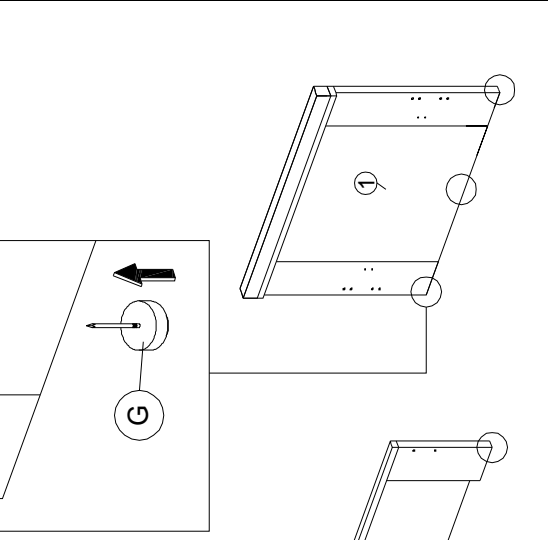

# ASSEMBLY INSTRUCTION

MODEL : 1226-3679C-S7

SOFT, DRY CLOTH	CHEMICAL	HEAT	KEEP DRY	HANDLE WITH CARE	DO NOT USE KNIFE	

ARTICLE	DESCRIPTION	QUANTITY
A	PLASTIC DOWEL 8 X 25	1X8
B	JCBC BOLT M8X10MM	1X8
C	ALLEN KEY	1X1
D	BARREL NUT	1X8
E	RECTANGULAR BED BRACKET	1X4
E1	SCREW M8X12MM	1X16
E2	SCREW M8X12MM	1X16
F	CAP	1X4
G	PLASTIC PIN	1X5

## STEP 1 Dowel Fitting

## STEP 2