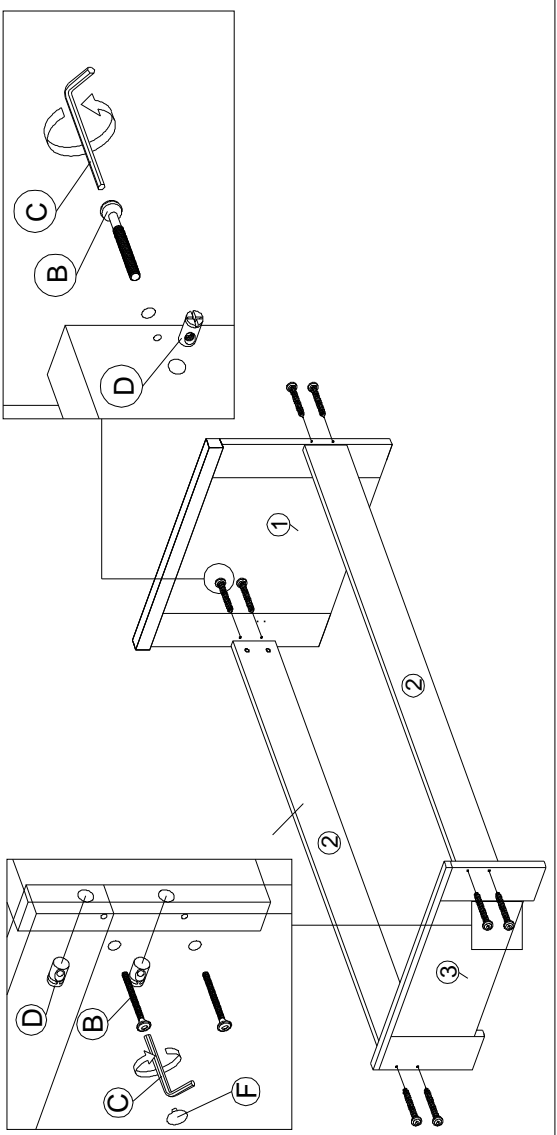

ASSEMBLY INSTRUCTION

MODEL : 1226-3679C-S7

SOFT, DRY CLOTH	CHEMICAL	HEAT	KEEP DRY	HANDLE WITH CARE	DO NOT USE KNIFE	

ARTICLE	DESCRIPTION	QUANTITY
A	PLASTIC DOWEL 8 X 25	1X8
B	JCBC BOLT M8X10MM	1X8
C	ALLEN KEY	1X1
D	BARREL NUT	1X8
E	RECTANGULAR BED BRACKET	1X4
E1	SCREW M8X12MM	1X16
E2	SCREW M8X12MM	1X16
F	CAP	1X4
G	PLASTIC PIN	1X5

STEP 1 Dowel Fitting

STEP 2

STEP 3

COMPLETED