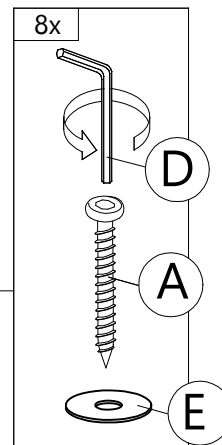

SCREW M6X35
A=8pcs

SCREW M6X60
B=1pc

CB SCREW M4X35
C=8pcs

REMARK:

CB SCREW M4X35 will packed with Desktop.

Other hardware all packed with metal leg.

<p>D</p>  <p>ALLEN KEY 1pc</p>	<p>E</p>  <p>WASHER 17pcs</p>
<p>F</p>  <p>X METAL LEG-001 1pc</p>	<p>G</p>  <p>X METAL LEG-002 1pc</p>

STEP
1

B  SCREW M6X60 1 pc	D  ALLEN KEY 1 pc	E  WASHER 1 pc	F  X METAL LEG-001 1 pc	G  X METAL LEG-002 1 pc
--	--	---	---	---

STEP
2

BOTTOM VIEW

A  SCREW M6X35 8 pcs	D  ALLEN KEY 1 pc	E  WASHER 8 pcs
--	--	--

STEP
3

BOTTOM VIEW

C  CB SCREW M4X35 8 pcs	E  WASHER 8 pcs
---	--