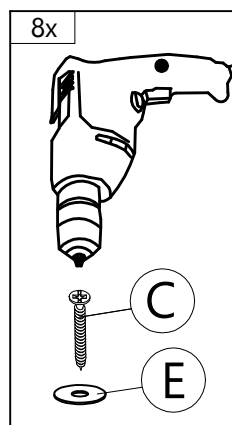

SCREW M6X35
A=8pcs

SCREW M6X60
B=1pc

CB SCREW M4X35
C=8pcs

REMARK:

CB SCREW M4X35 will packed with Desktop.

Other hardware all packed with metal leg.

<p>D</p>  <p>ALLEN KEY 1pc</p>	<p>E</p>  <p>WASHER 17pcs</p>
<p>F</p>  <p>X METAL LEG-001 1pc</p>	<p>G</p>  <p>X METAL LEG-002 1pc</p>

STEP
1

B  SCREW M6X60 1 pc	D  ALLEN KEY 1 pc	E  WASHER 1 pc	F  X METAL LEG-001 1 pc	G  X METAL LEG-002 1 pc
--	--	---	---	---

STEP
2

BOTTOM VIEW

A  SCREW M6X35 8 pcs	D  ALLEN KEY 1 pc	E  WASHER 8 pcs
--	--	--

STEP
3

BOTTOM VIEW

C  CB SCREW M4X35 8 pcs	E  WASHER 8 pcs
---	--