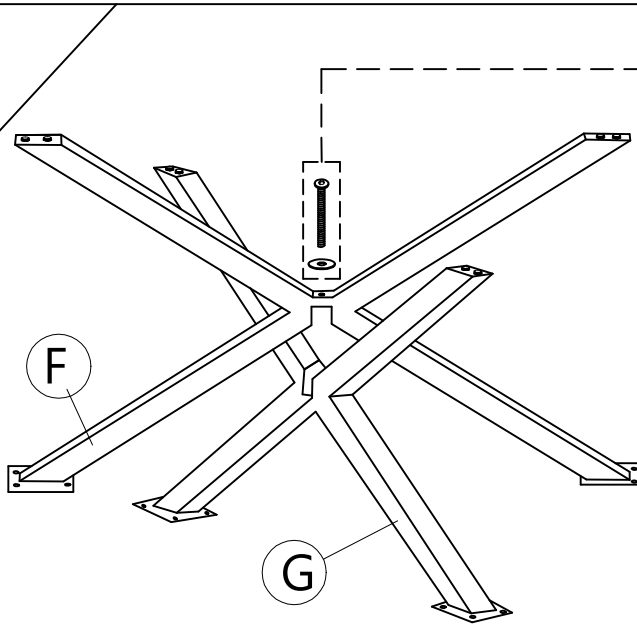

SCREW M6X35
A=8pcs

SCREW M6X60
B=1pc

CB SCREW M4X35
C=8pcs

REMARK:

CB SCREW M4X35 will packed with Desktop.

Other hardware all packed with metal leg.

<p>D</p>  <p>ALLEN KEY 1pc</p>	<p>E</p>  <p>WASHER 17pcs</p>
<p>F</p>  <p>X METAL LEG-001 1pc</p>	<p>G</p>  <p>X METAL LEG-002 1pc</p>

STEP
1

B  SCREW M6X60 1 pc	D  ALLEN KEY 1 pc	E  WASHER 1 pc	F  X METAL LEG-001 1 pc	G  X METAL LEG-002 1 pc
--	--	---	---	---

STEP
2

BOTTOM VIEW

A  SCREW M6X35 8 pcs	D  ALLEN KEY 1 pc	E  WASHER 8 pcs
--	--	--

STEP
3

BOTTOM VIEW

C  CB SCREW M4X35 8 pcs	E  WASHER 8 pcs
---	--