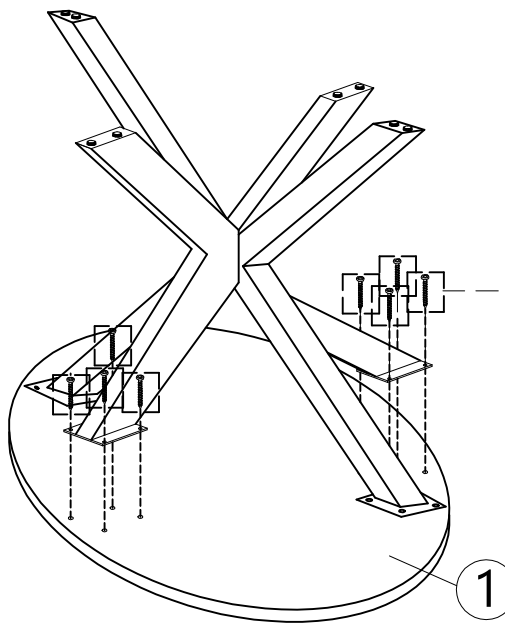

SCREW M6X35
A=8pcs

SCREW M6X60
B=1pc

CB SCREW M4X35
C=8pcs

REMARK:

CB SCREW M4X35 will packed with Desktop.

Other hardware all packed with metal leg.

<p>D</p>  <p>ALLEN KEY 1pc</p>	<p>E</p>  <p>WASHER 17pcs</p>
<p>F</p>  <p>X METAL LEG-001 1pc</p>	<p>G</p>  <p>X METAL LEG-002 1pc</p>

STEP
1

B  SCREW M6X60 1 pc	D  ALLEN KEY 1 pc	E  WASHER 1 pc	F  X METAL LEG-001 1 pc	G  X METAL LEG-002 1 pc
--	--	---	---	---

STEP
2

BOTTOM VIEW

A  SCREW M6X35 8 pcs	D  ALLEN KEY 1 pc	E  WASHER 8 pcs
--	--	--

STEP
3

BOTTOM VIEW

C  CB SCREW M4X35 8 pcs	E  WASHER 8 pcs
---	--