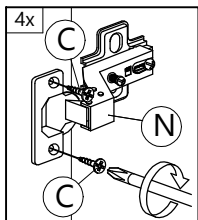

Q
POWER NAIL 5/8"
88pcs

STEP 16

Inside View

C
16MM
CB SCREW M3.5X16
8pcs

O
HINGES 5/8"
4pcs

STEP 17

Inside View

C
16MM
CB SCREW M3.5X16
8pcs

N
HINGES 2 7/8"
4pcs

STEP 18

W
25MM
CB SCREW M4X25
8pcs

STEP 19

B	E	L2	P1	P2	Q
					
CB SCREW M3.5X12 24pcs	CB SCREW M4X35 32pcs	DRAWER SLIDE 16"-B 8pcs	SMALL SQUARE HANDLE(20MM)- BLACK 4pcs	HANDLE SCREW M4X35 4pcs	POWER NAIL 5/8" 36pcs