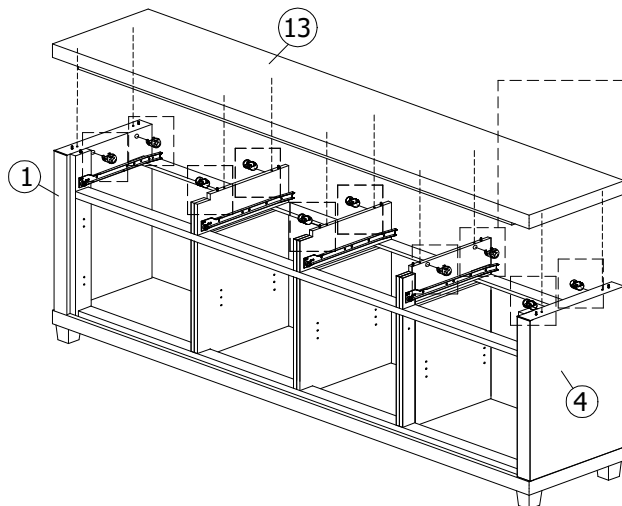

**STEP
13**

I1	K	U
MINIFIX 5654 (HOUSING)	CAP	ALLEN KEY
10 pcs	10 pcs	1 pc