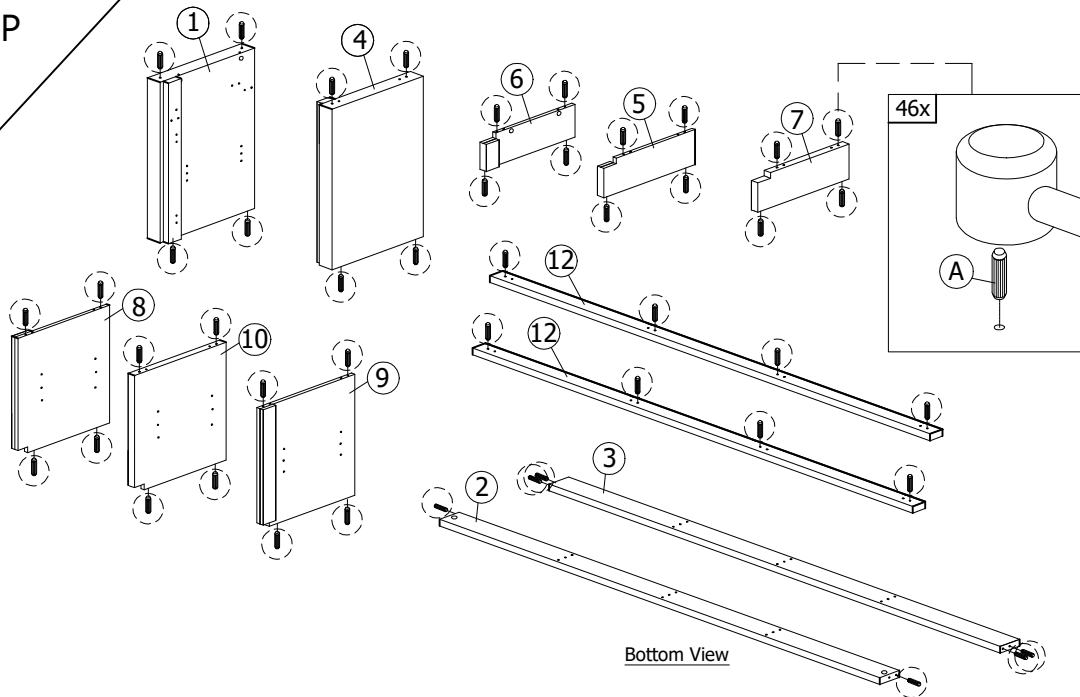

STEP 1

A

PLASTIC DOWEL 8X25
46pcs