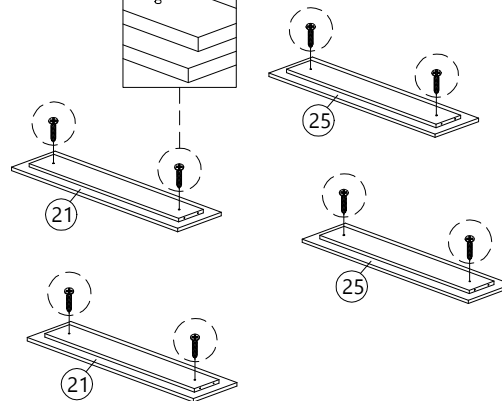

Q
POWER NAIL 5/8"
88pcs

STEP 16

Inside View

C
16MM
CB SCREW M3.5X16
8pcs

O
HINGES 5/8"
4pcs

STEP 17

Inside View

C
16MM
CB SCREW M3.5X16
8pcs

N
HINGES 2 7/8"
4pcs

STEP 18

W
25MM
CB SCREW M4X25
8pcs

STEP 19

B	E	L2	P1	P2	Q
					
CB SCREW M3.5X12 24pcs	CB SCREW M4X35 32pcs	DRAWER SLIDE 16"-B 8pcs	SMALL SQUARE HANDLE(20MM)- BLACK 4pcs	HANDLE SCREW M4X35 4pcs	POWER NAIL 5/8" 36pcs