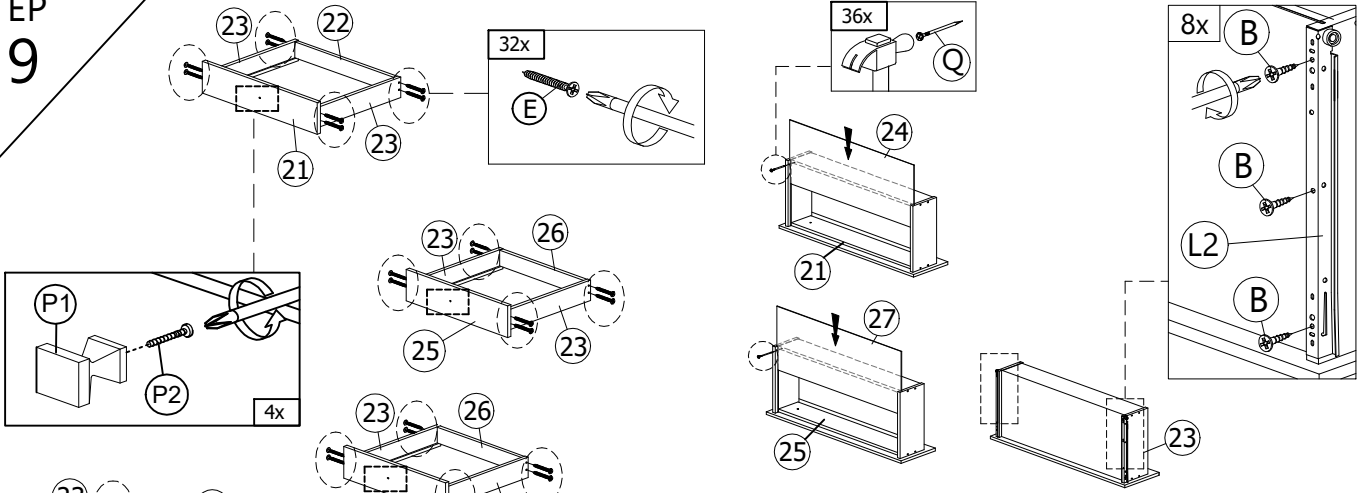

Q
POWER NAIL 5/8"
88pcs

STEP 16

Inside View

C
16MM
CB SCREW M3.5X16
8pcs

O
HINGES 5/8"
4pcs

STEP 17

Inside View

C
16MM
CB SCREW M3.5X16
8pcs

N
HINGES 2 7/8"
4pcs

STEP 18

W
25MM
CB SCREW M4X25
8pcs

STEP 19

B	E	L2	P1	P2	Q
					
CB SCREW M3.5X12 24pcs	CB SCREW M4X35 32pcs	DRAWER SLIDE 16"-B 8pcs	SMALL SQUARE HANDLE(20MM)- BLACK 4pcs	HANDLE SCREW M4X35 4pcs	POWER NAIL 5/8" 36pcs