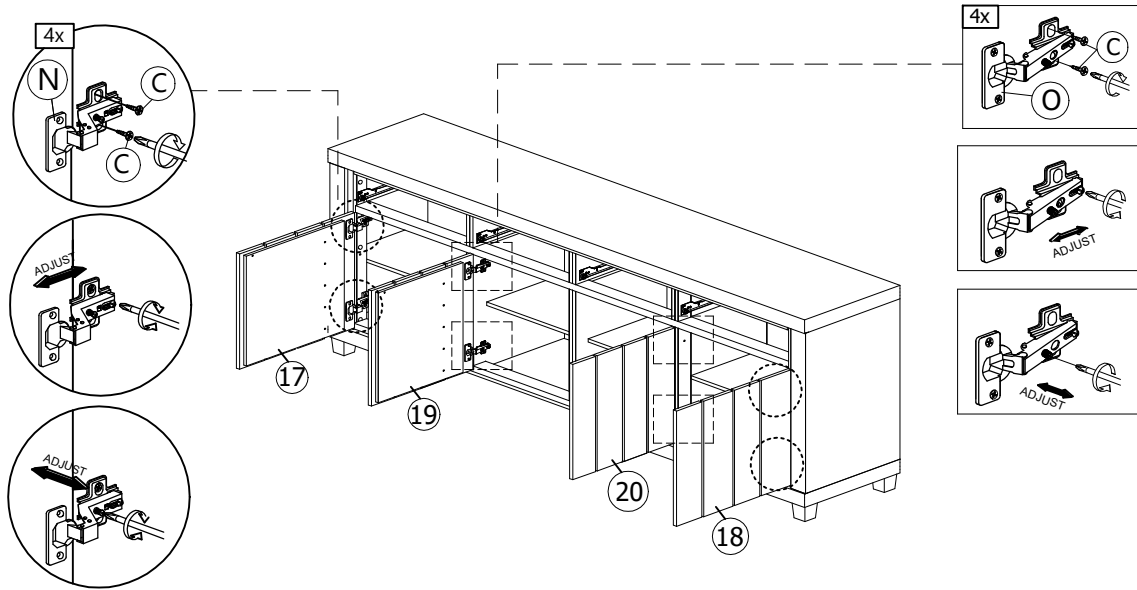

STEP 20

C
CB SCREW M3.5X16 16pcs

STEP 21