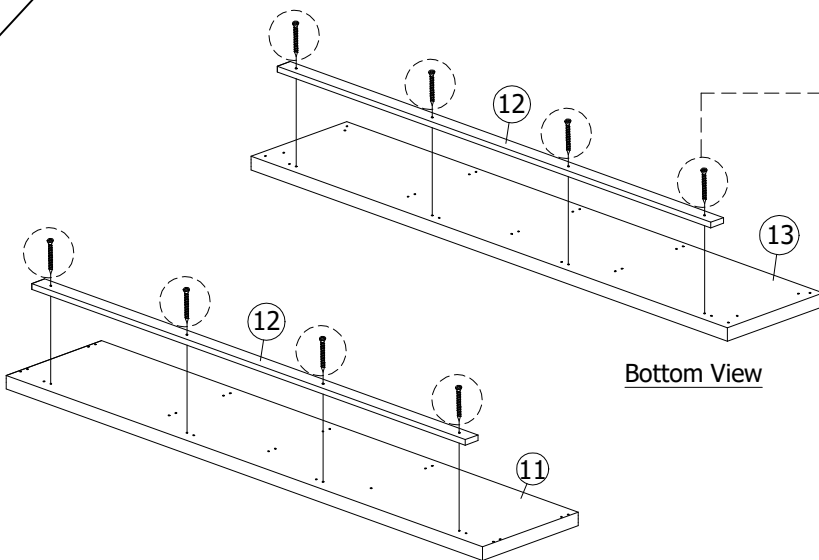

**STEP
12**

Bottom View

G	K	U
CSK CAP M6X50	CAP	ALLEN KEY
8 pcs	8 pcs	1 pc