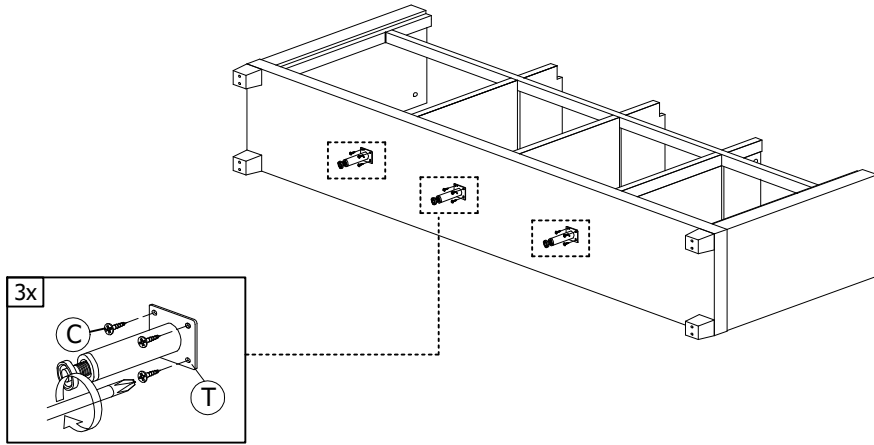

STEP
9

H 90MM CSK CAP M6X90 10pcs	U ALLEN KEY 1pc
---	----------------------------------

STEP
10

F 45MM CB SCREW M4.5X45 8pcs	V PVC SOFA LEG (H70mm) - BLACK 4pcs
---	---

**STEP
11**

C	T
	
CSK SCREW M3.5x16	CENTER ADJ. LEG (H65-80MM)
12 pcs	3 pcs