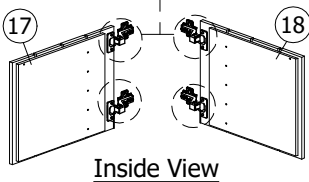

Q
POWER NAIL 5/8"
88pcs

STEP 16

Inside View

C
16MM
CB SCREW M3.5X16
8pcs

O
HINGES 5/8"
4pcs

STEP 17

Inside View

C
16MM
CB SCREW M3.5X16
8pcs