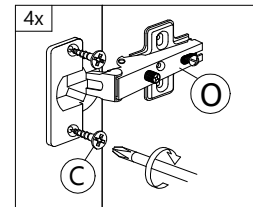

STEP
9

H 90MM CSK CAP M6X90 10pcs	U ALLEN KEY 1pc
---	----------------------------------

STEP
10

F 45MM CB SCREW M4.5X45 8pcs	V PVC SOFA LEG (H70mm) - BLACK 4pcs
---	---

**STEP
11**

C	T
	
CSK SCREW M3.5x16	CENTER ADJ. LEG (H65-80MM)
12 pcs	3 pcs

**STEP
12**

Bottom View

G	K	U
		
CSK CAP M6X50	CAP	ALLEN KEY
8 pcs	8 pcs	1 pc

**STEP
13**

I1	K	U
		
MINIFIX 5654 (HOUSING)	CAP	ALLEN KEY
10 pcs	10 pcs	1 pc

STEP 14

STEP 15

Back View

Q
POWER NAIL 5/8"
88pcs

STEP 16

Inside View

C
16MM
CB SCREW M3.5X16
8pcs

O
HINGES 5/8"
4pcs

STEP 17

Inside View

C
16MM
CB SCREW M3.5X16
8pcs