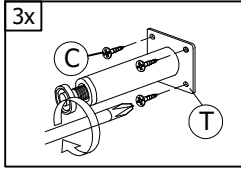

STEP
9

H 90MM CSK CAP M6X90 10pcs	U ALLEN KEY 1pc
---	----------------------------------

STEP
10

F 45MM CB SCREW M4.5X45 8pcs	V PVC SOFA LEG (H70mm) - BLACK 4pcs
---	---

**STEP
11**

C	T
	
CSK SCREW M3.5x16	CENTER ADJ. LEG (H65-80MM)
12 pcs	3 pcs

Q
POWER NAIL 5/8"
88pcs

STEP 16

Inside View

C
16MM
CB SCREW M3.5X16
8pcs

O
HINGES 5/8"
4pcs

STEP 17

Inside View

C
16MM
CB SCREW M3.5X16
8pcs