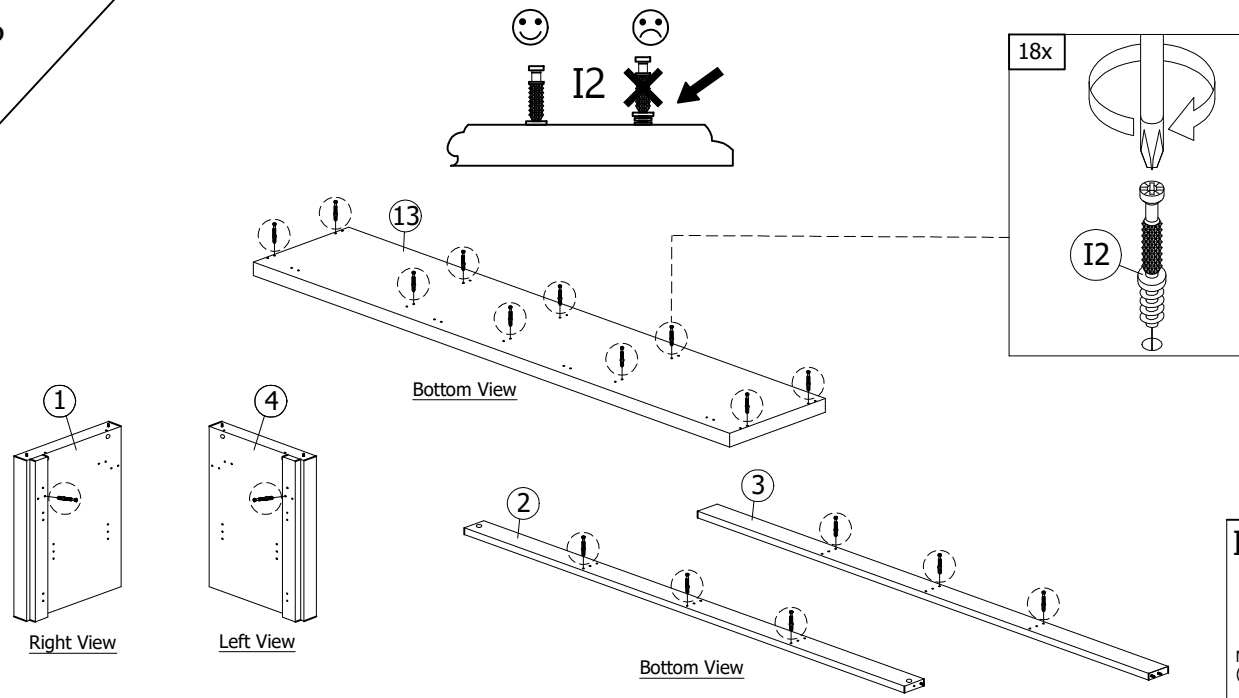

STEP 2

I2

MINIFIX 5654 (SCREW)
18pcs