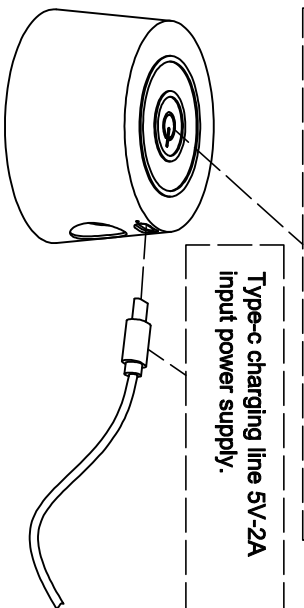

Product Performance and Parameters:

Touch switch	LED table lamp	3Color Temperatures		
Light Mode	Low	Medium	High	3000K 4000K 6000K
Work time	20H	8H	5H	
Charge Time	5 - 6H			
Battery	Built-in 1800mAh rechargeable battery			
LED	16PCS2835SMD			
Material	ABS+PC			
CRI	≥80Ra			
Power	3.5W			

- a . Touch color temperature adjustment.
- b . Long press stepless dimming.

Type-c charging line 5V/2A
input power supply.

LED Wall Scores Mode