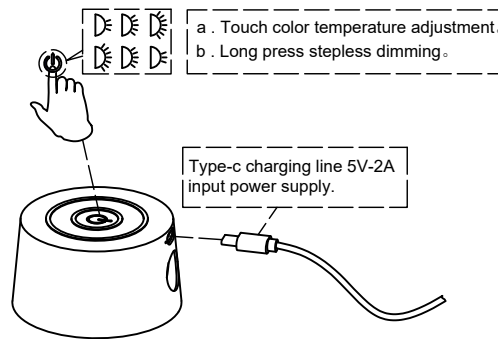

Product description:

Touch switch	LED floor lamp mode			3Color Temperatures		
Light Mode	Low	Medium	High	3000K	4000K	6000K
Work time	20H	8H	5H			
Charge Time	5 - 6H					
Battery	Built-in 1800mAh rechargeable battery					
LED	16PCS2835SMD*2					
Material	ABS+PC					
CRI	≥80Ra					
Power	3.5W*2					