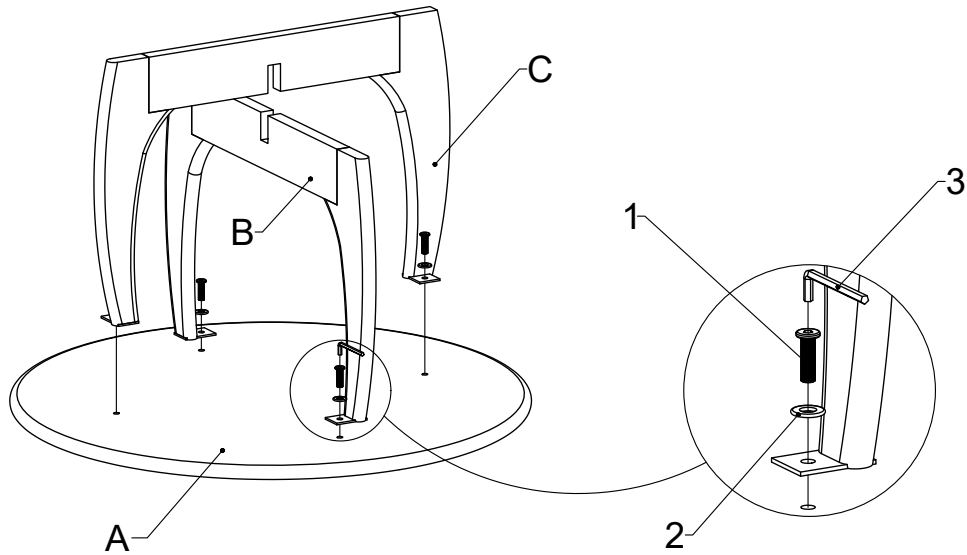

ASSEMBLY INSTRUCTIONS

Round Coffee Table

HARDWARE :-

S.No.	Description	Qty.
1	JCB Bolt 6 x 16	4
2	Washer 6 x 20	4
3	Allen key 4 mm	1

PART :-

S.No.	Description	Qty.
A	Wooden Top	1
B	Wooden Leg	1
C	Wooden Leg	1

1)