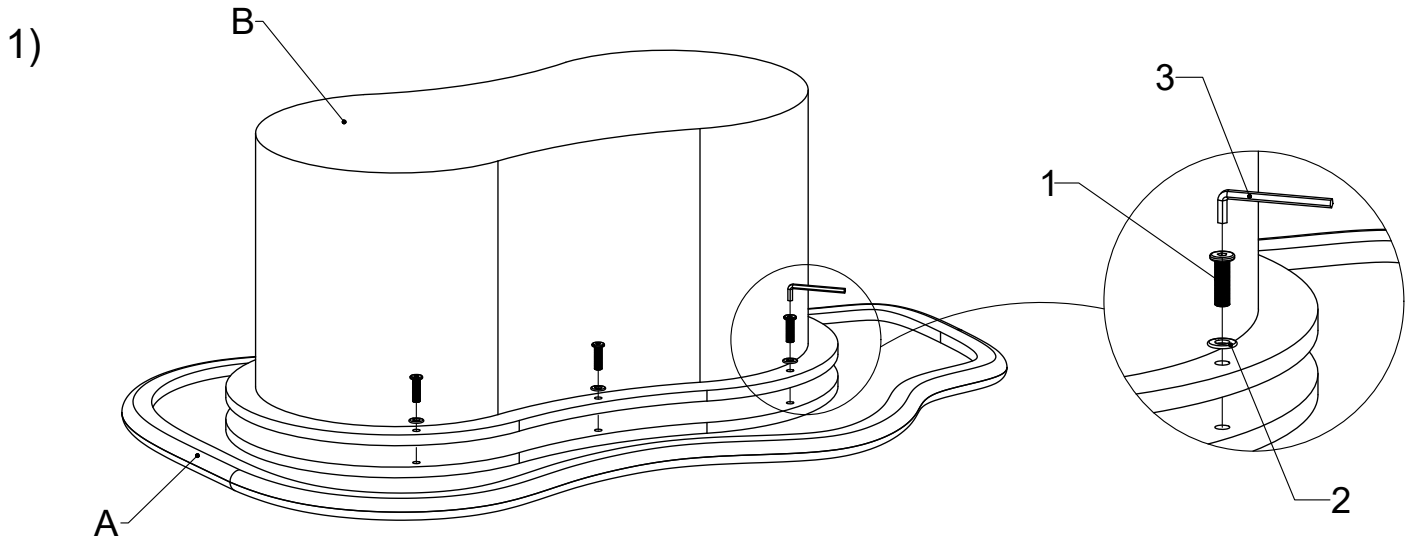

ASSEMBLY INSTRUCTIONS

Coffee Table

HARDWARE :-

S.No.	Description	Qty.
1	 JCB Blot 8 x 30	6
2	 Washer 8 x 25	6
3	 Allen key 5 mm	1

PART :-

S.No.	Description	Qty.
A	 Wooden Top	1
B	 Wooden Base	1

Complete