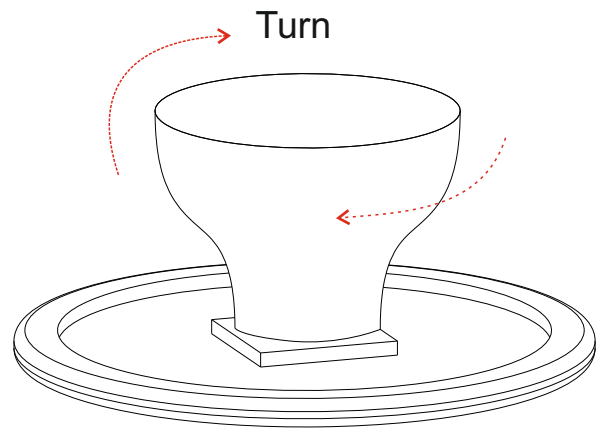

ASSEMBLY INSTRUCTIONS

WOODEN ROUND COFFEE TABLE

MAMBO SIE-A14311

Top

Base

Step -1

Step -2

Assembled Product