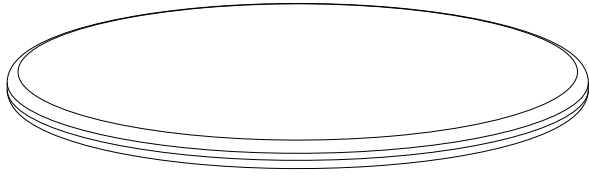

ASSEMBLY INSTRUCTIONS

WOODEN ROUND COFFEE TABLE

MAMBO SIE-A14311

Top

Base

Step -1

Step -2

Assembled Product