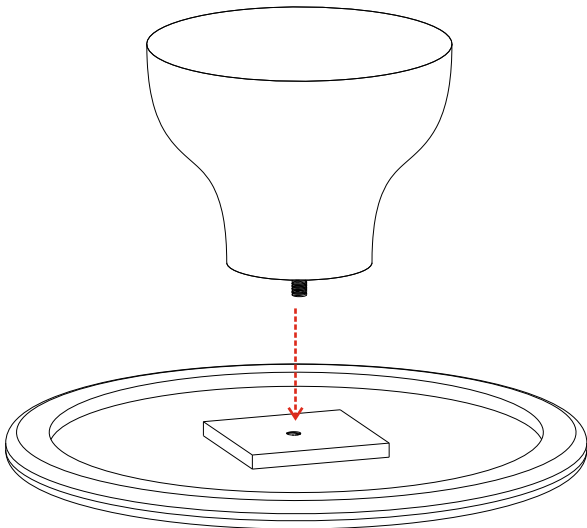

ASSEMBLY INSTRUCTIONS

WOODEN ROUND COFFEE TABLE

MAMBO SIE-A14311

Top

Base

Step -1

Step -2

Assembled Product