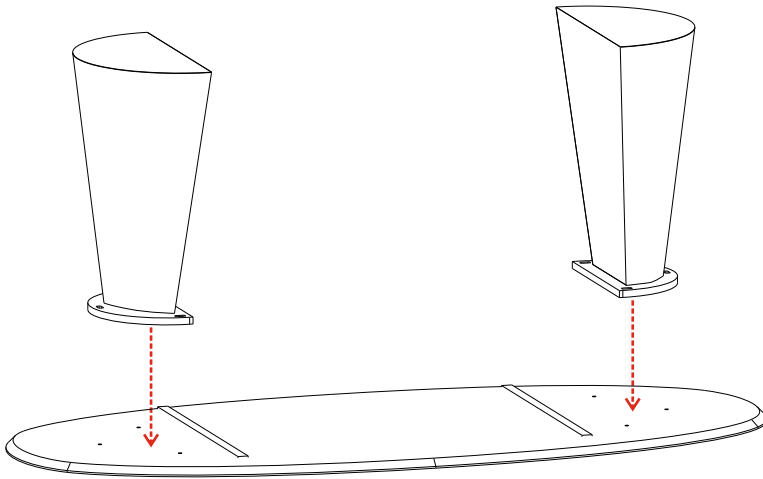

## WOODEN DINING TABLE STRADALE SIE-A14589

HARDWARE & TOOLS			PARTS	
Allen Bolt  X6	Washer  X6	Allen Key  X1	Leg  X2	Top  X1

Step -1

Step -2

Assembled Product