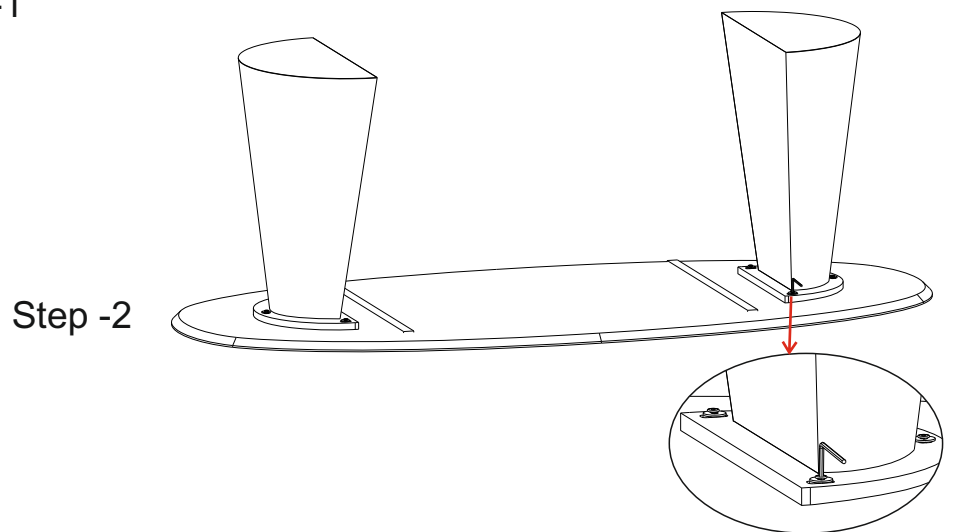

## WOODEN DINING TABLE STRADALE SIE-A14589

HARDWARE & TOOLS			PARTS	
Allen Bolt  X6	Washer  X6	Allen Key  X1	Leg  X2	Top  X1

Step -1

Step -2

Assembled Product