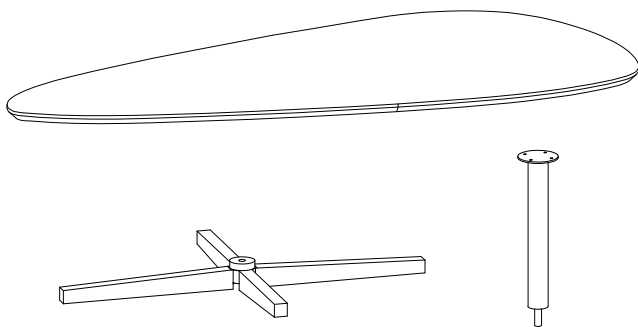

ASSEMBLY INSTRUCTIONS

WOODEN IRON COFFEE TABLE

CRUZ SIE-A13936

HARDWARE & TOOLS

Allen Bolt

X4

Nut

X1

Allen Key

X2

Leg & Support

X1

X1

PARTS

Top

X1

Step -1

Step -2

Step -3

Step -4

Assembled Product