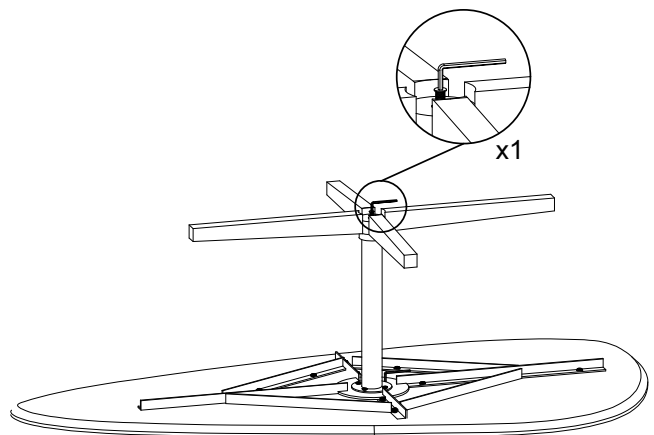

ASSEMBLY INSTRUCTIONS

WOODEN IRON COFFEE TABLE

CRUZ SIE-A13936

HARDWARE & TOOLS

Allen Bolt

X4

Nut

X1

Allen Key

X2

Leg & Support

X1

X1

PARTS

Top

X1

Step -1

Step -2

Step -3

Step -4

Assembled Product