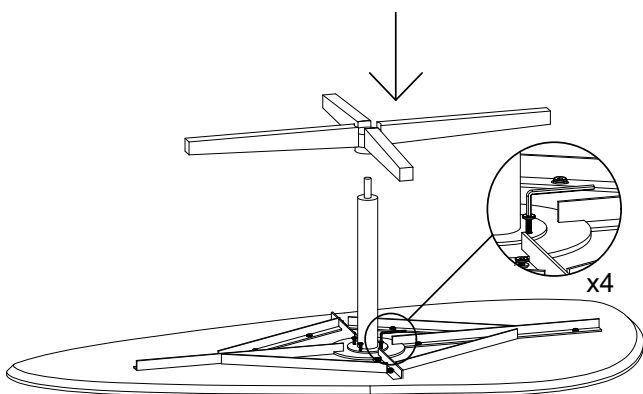

ASSEMBLY INSTRUCTIONS

WOODEN IRON COFFEE TABLE

CRUZ SIE-A13936

HARDWARE & TOOLS

Allen Bolt

X4

Nut

X1

Allen Key

X2

Leg & Support

X1

X1

PARTS

Top

X1

Step -1

Step -2

Step -3

Step -4

Assembled Product