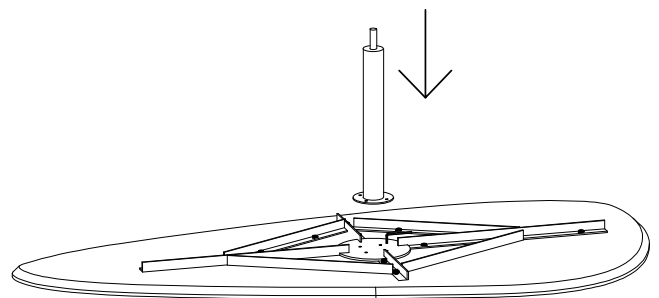

ASSEMBLY INSTRUCTIONS

WOODEN IRON COFFEE TABLE

CRUZ SIE-A13936

HARDWARE & TOOLS

Allen Bolt

X4

Nut

X1

Allen Key

X2

Leg & Support

X1

X1

PARTS

Top

X1

Step -1

Step -2

Step -3

Step -4

Assembled Product