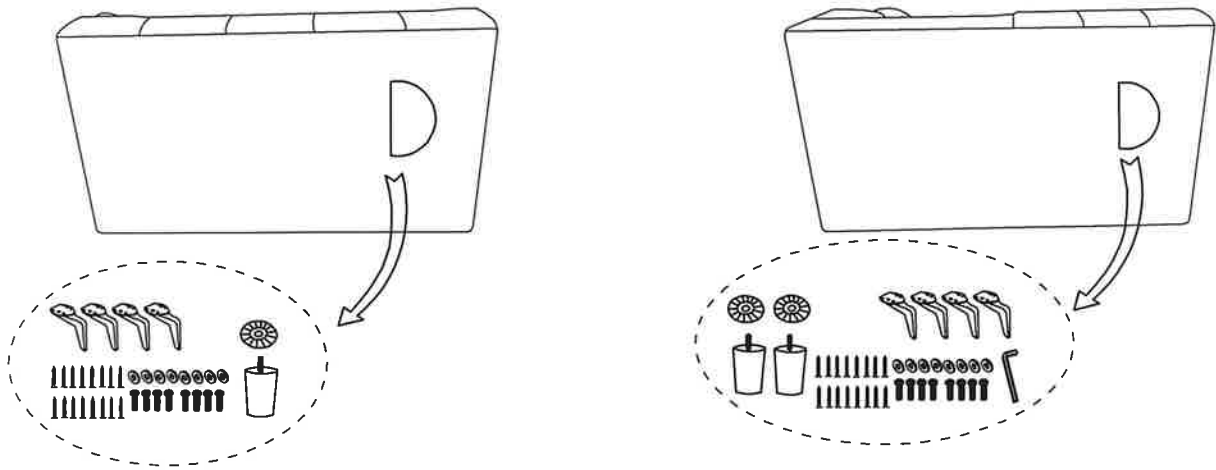

ASSEMBLY INSTRUCTION #21720-L2

step1