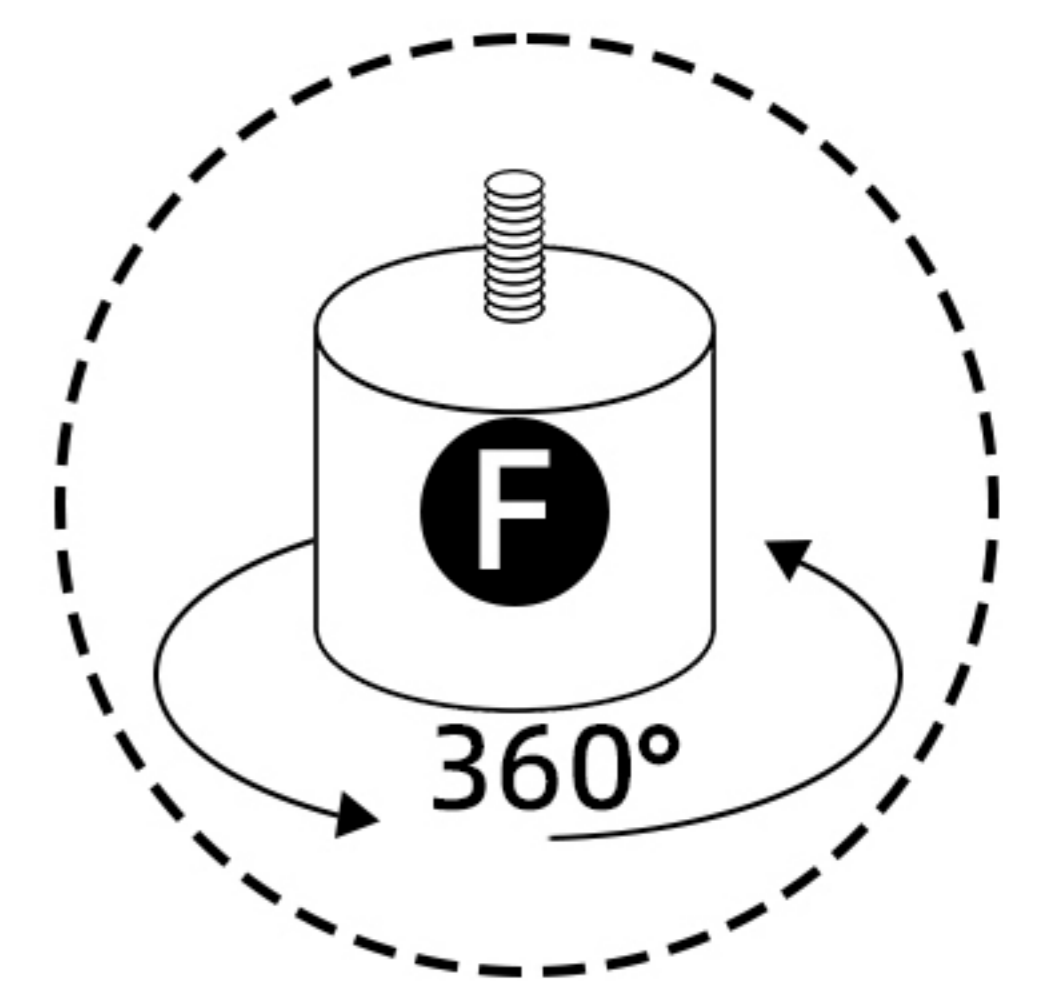

ASSEMBLY INSTRUCTION

CFL-S2591

Arm chair A: 1 PC

Back cushion D: 1 PC

Pillow E: 1 PC

Legs F: 4 PCS

Armless chair B: 1 PC

Back cushion D: 1 PC