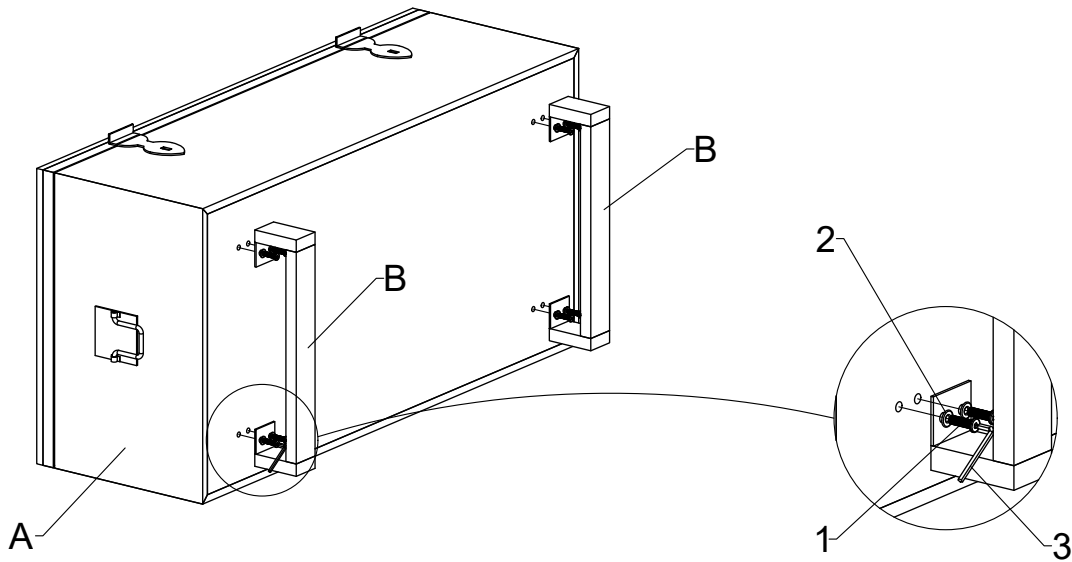

ASSEMBLY INSTRUCTIONS

Blanket Box With U Leg

HARDWARE :-

S.No.	Description	Qty.
1	 JCB Bolt 6 x 16	8
2	 Washer 6 x 20	8
3	 Allen key 4 mm	1

PART :-

S.No.	Description	Qty.
A	 Wooden Box	1
B	 Wooden Box	2

1)

Complete