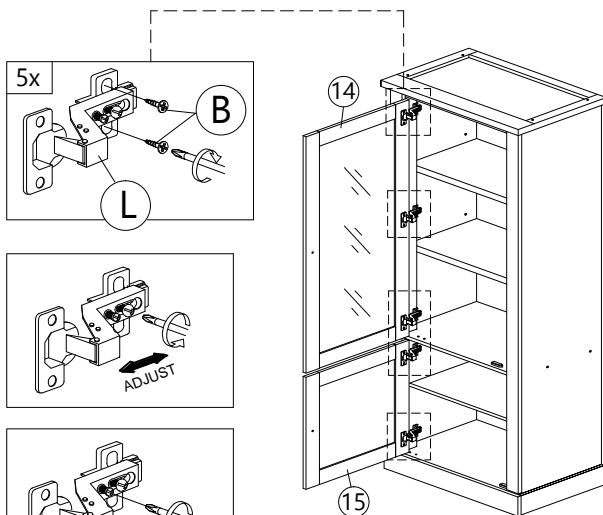

RA01835-METAL (COOPER) 2pcs

HANDLE SCREW M4X22 22MM 2pcs

Step 18

Inside View

16MM CB SCREW M3.5X16 10pcs

HINGES 5/8" 5pcs

Step 19

B