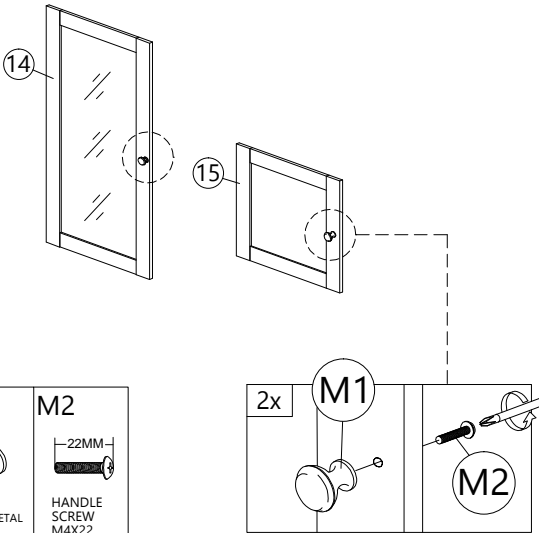

Step 10

J1	H
MINIFIX 5654 (HOUSING) 2pcs	ALLEN KEY 1pc

Step 11

J1	H
MINIFIX 5654 (HOUSING) 2pcs	ALLEN KEY 1pc

Step 12

C
30MM CB SCREW M4X30 4pcs

Step 13

N
PLASTIC PIN 4pcs

Step 14

E	H
50MM CSK CAP M6X50 4pcs	ALLEN KEY 1pc

Step 15

G

POWER NAIL 5/16" 54pcs

Back View

Step 16

Step 17

RA01835-METAL (COOPER) 2pcs

HANDLE SCREW M4X22 22MM 2pcs

Step 18

Inside View

16MM CB SCREW M3.5X16 10pcs

HINGES 5/8" 5pcs

Step 19

B