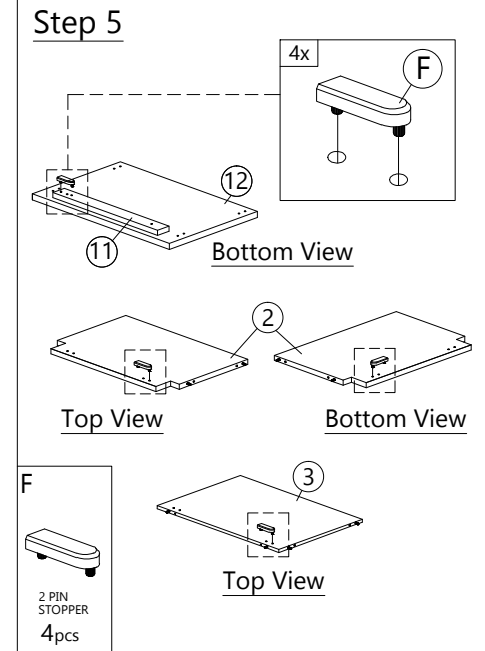

Step 5

F
2 PIN STOPPER
4pcs