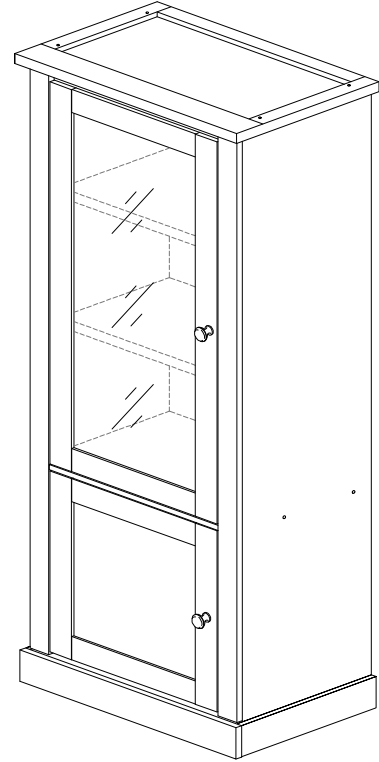

ASSEMBLY INSTRUCTION

TW 17019G- S5V - ELINE TOWER WITH GLASS DOOR

- ~ Before assembly, please read the instructions ~
- ~ Keep these instructions for future reference ~
- ~ Follow these steps to assemble the product ~

ALGEMENE ONDERHOUDSVOORSCHRIFTEN :

Om de tafelbladen te beschermen mogen geen hete pannen, kaarsen of andere hete glazen op het oppervlakte geplaatst worden, gebruik hiervoor een beschermende onderligger.

Reinigen van oppervlaktes : met licht vochtige doek of zeemvel reinigen en direct droog wrijven. Zeker geen vocht laten staan op de oppervlaktes.

Gebruik van ruwe materialen zoals schuurspons, schuurmiddelen, chemische producten zoals verdunners ammoniak of boenwas zijn niet toegelaten.

Ook geen siliconen houdende producten aanwenden zoals pledge enz.

Garantie : Indien bovenstaande voorschriften niet gevolgd worden vervalt de garantie.

INFORMATION GENERALE D'ENTRETIEN:

Pour la protection de la surface des tables et autres éviter de mettre des casseroles chaudes ainsi que des bougies ou verres chaudes (thé) sur la surface sans protection. L'entretien des surfaces : Utilisez un chiffon légèrement humide et séchez aussitôt.

Jamais laisser des liquides sur les surfaces, les meubles ne sont pas adaptés pour un emplacement dans des pièces humides.

Des éponges abrasives, tout produits chimiques : ammoniac, détergent, diluant; ou cirage et produits d'entretien comme Pledge sont interdit.

Garantie : La garantie expire si les prescriptions d'entretien générale ne sont pas respecter.

MAINTENANCE PRESCRIPTIONS:

To protect the table tops never put hot items on these surfaces.

Clean with a slightly wet cloth and wipe dry immediately. Never let water or other wet items on the table tops, this furniture is not suitable for wet locations.