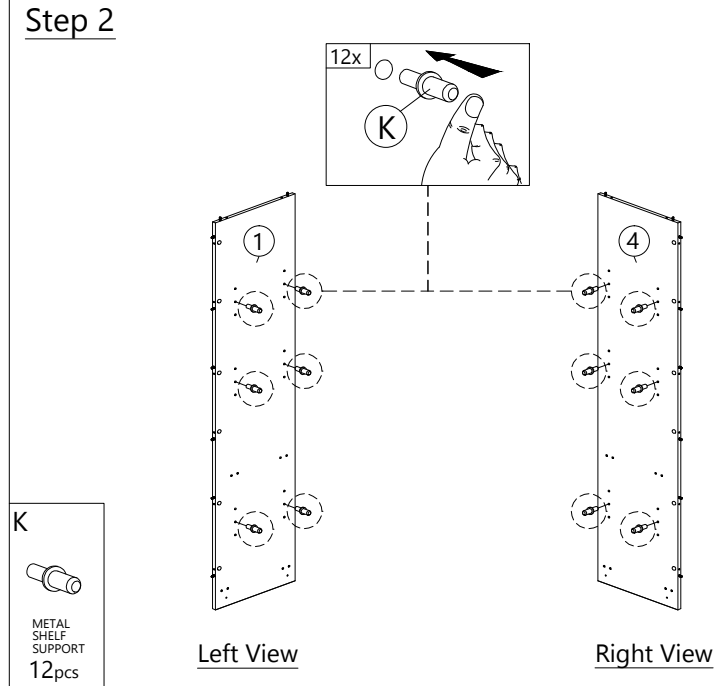

PART LIST

Step 1

A
PLASTIC DOWEL
8X25
44pcs

Step 2

K
METAL SHELF SUPPORT
12pcs

Step 3

J2
MINIFIX 5654 (SCREW)
28pcs

Step 4