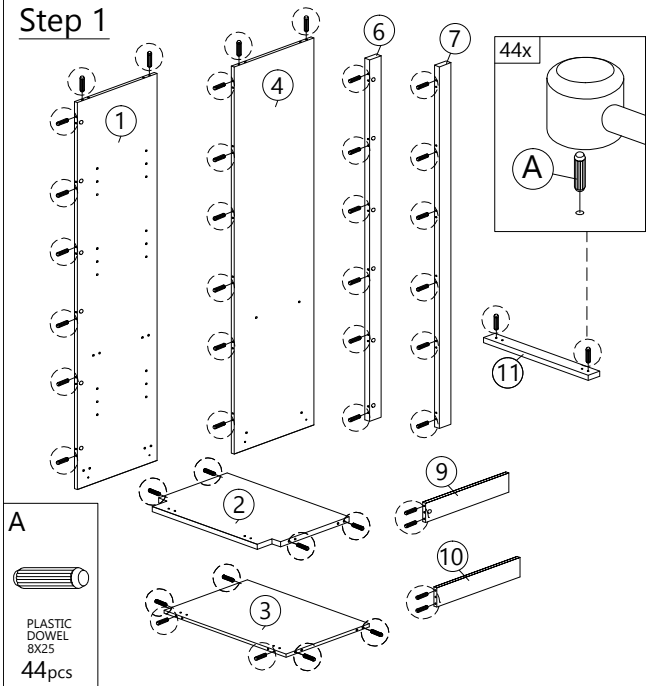

PART LIST

Step 1

A
PLASTIC DOWEL
8X25
44pcs

Step 2

K
METAL SHELF SUPPORT
12pcs

Step 3

J2
MINIFIX 5654 (SCREW)
28pcs

Step 4