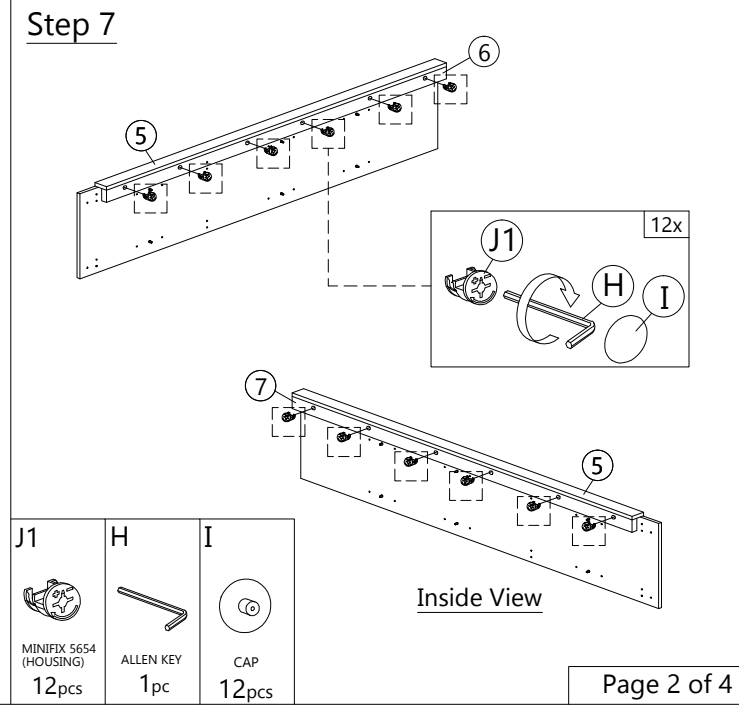

Step 7

J1
MINIFIX 5654 (HOUSING)
12pcs

H
ALLEN KEY
1pc

I
CAP
12pcs