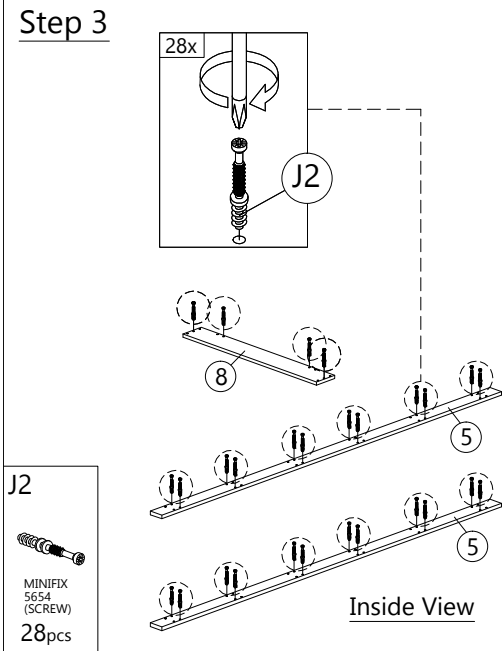

PART LIST

Step 1

A
PLASTIC DOWEL
8X25
44pcs

Step 2

K
METAL SHELF SUPPORT
12pcs

Step 3

J2
MINIFIX 5654 (SCREW)
28pcs

Step 4

E
50MM
CSK CAP M6X50
2pcs

H
ALLEN KEY
1pc

I
CAP
2pcs

Step 5

F
2 PIN STOPPER
4pcs

Step 6

J1
MINIFIX 5654 (HOUSING)
12pcs

H
ALLEN KEY
1pc