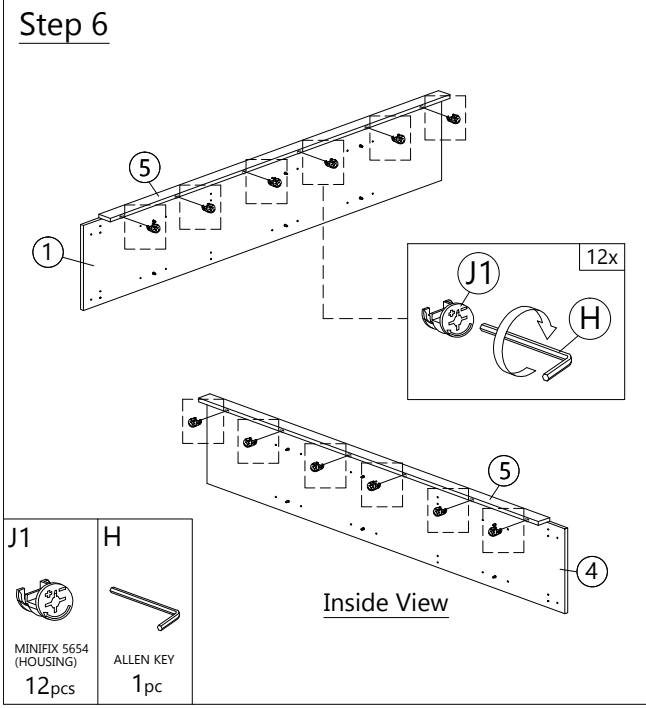

E
50MM
CSK CAP M6X50
2pcs

H
ALLEN KEY
1pc

I
CAP
2pcs

Step 5

F
2 PIN STOPPER
4pcs

Step 6

J1
MINIFIX 5654 (HOUSING)
12pcs

H
ALLEN KEY
1pc