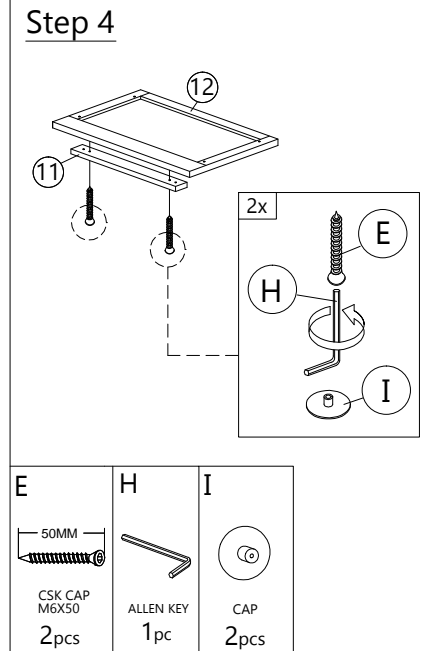

PART LIST

Step 1

A
PLASTIC DOWEL
8X25
44pcs

Step 2

K
METAL SHELF SUPPORT
12pcs

Step 3

J2
MINIFIX 5654 (SCREW)
28pcs

Step 4

E
50MM
CSK CAP M6X50
2pcs

H
ALLEN KEY
1pc

I
CAP
2pcs

Step 5

F
2 PIN STOPPER
4pcs

Step 6

J1
MINIFIX 5654 (HOUSING)
12pcs

H
ALLEN KEY
1pc