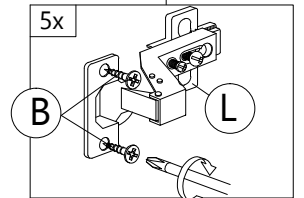

RA01835-METAL (COOPER) 2pcs

HANDLE SCREW M4X22 22MM 2pcs

Step 18

Inside View

16MM CB SCREW M3.5X16 10pcs

HINGES 5/8" 5pcs

Step 19

B