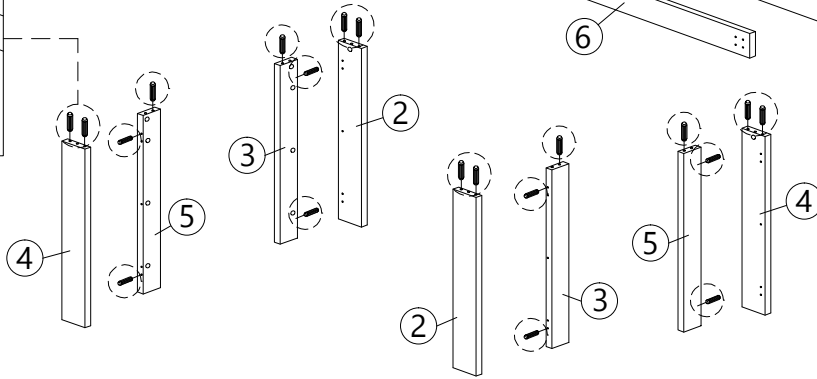

C1	C2	D	E	F
MINIFIX 5654 (SCREW)	MINIFIX 5654 (HOUSING)	CAP	PLASTIC PIN	ALLEN KEY
32pcs	32pcs	32pcs	8pcs	1pc

STEP
1

A

 PLASTIC
 DOWEL
 M8X25
 30 pcs

STEP
2

Bottom View

Bottom View

C1