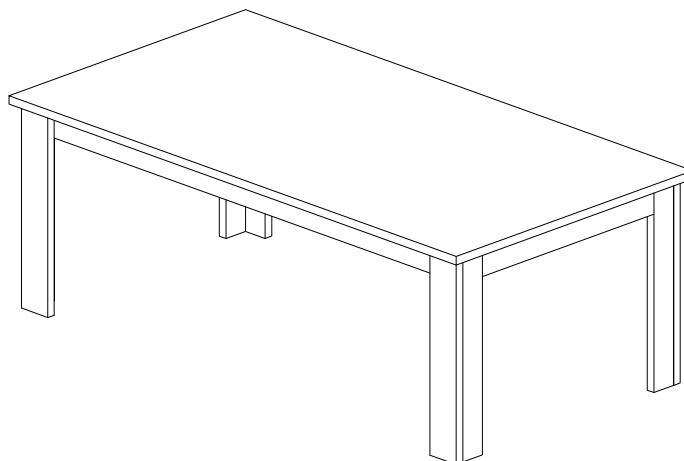

DS 027X2-S5V