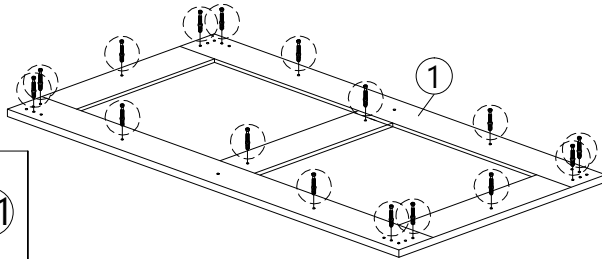

C1	C2	D	E	F
MINIFIX 5654 (SCREW)	MINIFIX 5654 (HOUSING)	CAP	PLASTIC PIN	ALLEN KEY
32pcs	32pcs	32pcs	8pcs	1pc

STEP
1

A

 PLASTIC
 DOWEL
 M8X25
 30 pcs

STEP
2

Bottom View

Bottom View

C1