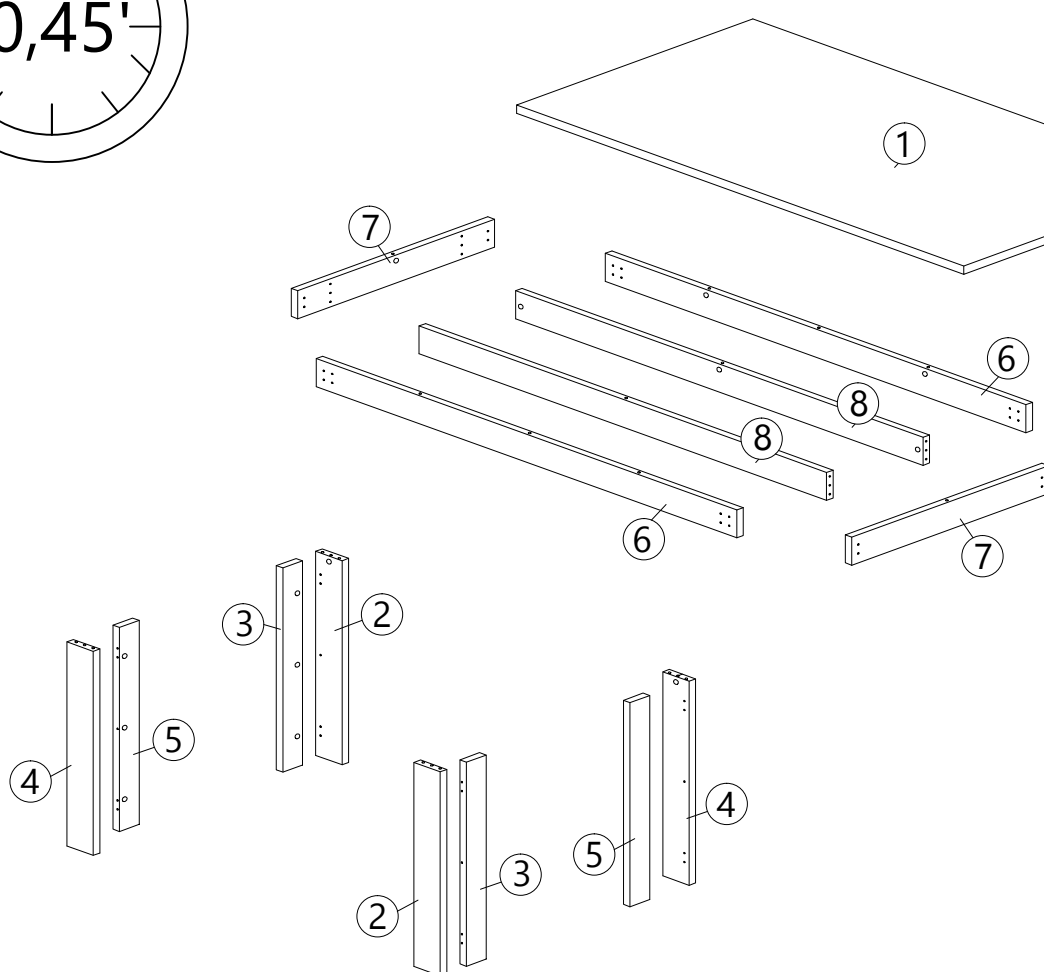

DS 027X2-S5V