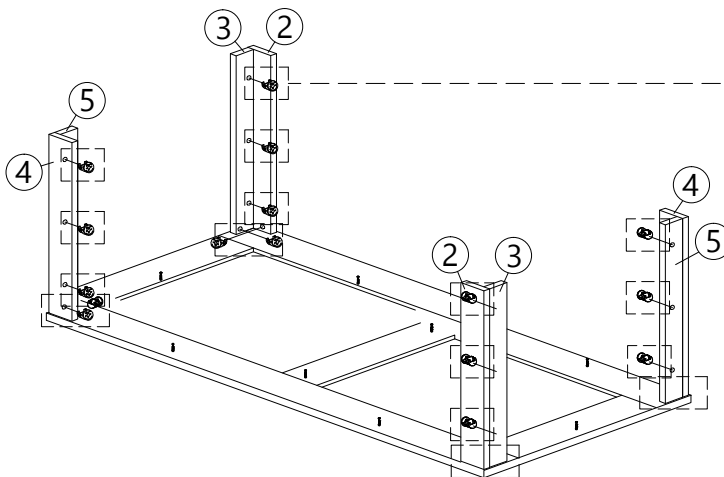

C1	C2	D	E	F
MINIFIX 5654 (SCREW)	MINIFIX 5654 (HOUSING)	CAP	PLASTIC PIN	ALLEN KEY
32pcs	32pcs	32pcs	8pcs	1pc

STEP
1

A

 PLASTIC
 DOWEL
 M8X25
 30 pcs

STEP
2

Bottom View

Bottom View

C1

 MINIFIX 5654
 (SCREW)
 32 pcs

STEP
3

STEP
4

C2  MINIFIX 5654 (HOUSING) 20 pcs	D  CAP 20 pcs	F  ALLEN KEY 1 pc
--	--	--

STEP 5

C2  MINIFIX 5654 (HOUSING) 4 pcs	D  CAP 4 pcs	F  ALLEN KEY 1 pc
---	---	--

STEP 6