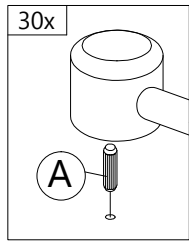

STEP
1

A

PLASTIC
DOWEL
M8X25
30 pcs