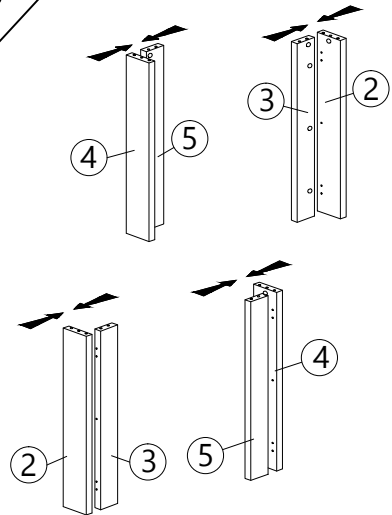

C1	C2	D	E	F
MINIFIX 5654 (SCREW)	MINIFIX 5654 (HOUSING)	CAP	PLASTIC PIN	ALLEN KEY
32pcs	32pcs	32pcs	8pcs	1pc

STEP
1

A

 PLASTIC
 DOWEL
 M8X25
 30 pcs

STEP
2

Bottom View

Bottom View

C1

 MINIFIX 5654
 (SCREW)
 32 pcs

STEP
3

STEP
4

C2  MINIFIX 5654 (HOUSING) 20 pcs	D  CAP 20 pcs	F  ALLEN KEY 1 pc
--	--	--

STEP 5

C2  MINIFIX 5654 (HOUSING) 4 pcs	D  CAP 4 pcs	F  ALLEN KEY 1 pc
---	---	--

STEP 6