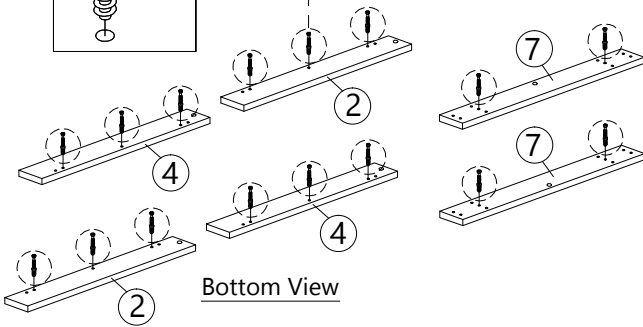

C1	C2	D	E	F
MINIFIX 5654 (SCREW)	MINIFIX 5654 (HOUSING)	CAP	PLASTIC PIN	ALLEN KEY
32pcs	32pcs	32pcs	8pcs	1pc

STEP
1

A

 PLASTIC
 DOWEL
 M8X25
 30 pcs

STEP
2

Bottom View

Bottom View

C1