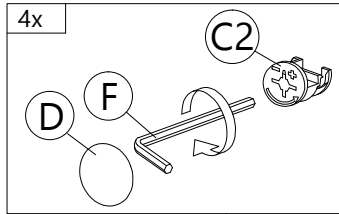

C1	C2	D	E	F
MINIFIX 5654 (SCREW)	MINIFIX 5654 (HOUSING)	CAP	PLASTIC PIN	ALLEN KEY
32pcs	32pcs	32pcs	8pcs	1pc

STEP
1

A

 PLASTIC
 DOWEL
 M8X25
 30 pcs

STEP
2

Bottom View

Bottom View

C1

 MINIFIX 5654
 (SCREW)
 32 pcs

STEP
3

STEP
4

C2  MINIFIX 5654 (HOUSING) 20 pcs	D  CAP 20 pcs	F  ALLEN KEY 1 pc
--	--	--

STEP 5

C2  MINIFIX 5654 (HOUSING) 4 pcs	D  CAP 4 pcs	F  ALLEN KEY 1 pc
---	---	--

STEP 6

B  45MM CB SCREW M4.5X45 16 pcs
--

STEP 7

C2  MINIFIX 5654 (HOUSING) 8 pcs	D  CAP 8 pcs	F  ALLEN KEY 1 pc
---	---	--

STEP 8

B  45MM CB SCREW M4.5X45 8 pcs	E  PLASTIC PIN 8 pcs
---	--