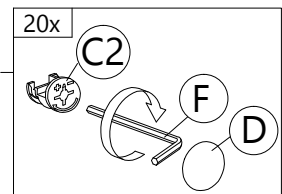

STEP
4

C2 MINIFIX 5654 (HOUSING) 20 pcs	D CAP 20 pcs	F ALLEN KEY 1 pc