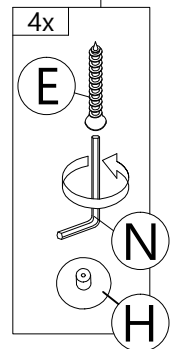

PART LIST

Step 1

Step 2

Step 3

Step 4

Step 5

Step 6

E	N
 50MM	
CSK CAP M6X50 2 pcs	ALLEN KEY 1 pc

Step 7

F1	H	N
		
MINIFIX 5654 (HOUSING) 2 pcs	CAP 2 pcs	ALLEN KEY 1 pc

Step 8

D	N
 40MM	
CSK CAP M6X50 2 pcs	ALLEN KEY 1 pc

Step 9

Step 10

D	N	H	K
 40MM			
CSK CAP M6X50 8 pcs	ALLEN KEY 1 pc	CAP 4 pcs	PLASTIC PIN 6 pcs

Step 11

Step 12

Step 13

Step 14

Step 15

Step 16

Back View

Step 17

Step 18

Outside View

Step 19

Step 20

Completed