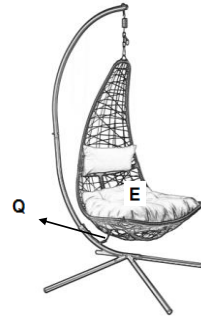

Setp 3

Setp 4

Setp 5

Setp 6

IMPORTANT & WARNINGS:

- Remove all parts from packaging carefully.
- This is a heavy unit!! When assembling and unassembling we recommend that 2 or more adults are involved.
- Keep children & Pets away when assembling or unassembling.
- Do not climb on the frame
- This product is not a toy and should NOT be used as a swing under any circumstances as this could result in injury.
- Max recommended weight is 120Kgs
- This product is only designed to seat 1 person at any given time. DO NOT exceed this as this could damage the product and cause injury; and void your warranty.
- Keep all flame and heat sources well away from this product at all times.
- Take care not to trap fingers whilst assembling and unassembling.
- When not in use please store away in a cool and dry place away from any heat source.