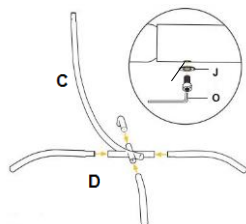

Assembly Instructions

A		1PC
B		1PC
C		1PC
D		4PCS
E		1PC
F		1PC
G		1PC
H		1PC
I	 M8*50MM	1PC
J	 M8*20mm	4PCS
K	 M6*45mm	7 PCS
L	 M6*40mm	2 PCS
M	 M8	1PC
N	 M6	1PC
O	 M6	1PC
P	 M4	1PC
Q		1PC

Setp 1

Setp 2

Setp 3

Setp 4

Setp 5

Setp 6

IMPORTANT & WARNINGS:

- Remove all parts from packaging carefully.
- This is a heavy unit!! When assembling and unassembling we recommend that 2 or more adults are involved.
- Keep children & Pets away when assembling or unassembling.
- Do not climb on the frame
- This product is not a toy and should NOT be used as a swing under any circumstances as this could result in injury.
- Max recommended weight is 120Kgs
- This product is only designed to seat 1 person at any given time. DO NOT exceed this as this could damage the product and cause injury; and void your warranty.
- Keep all flame and heat sources well away from this product at all times.
- Take care not to trap fingers whilst assembling and unassembling.
- When not in use please store away in a cool and dry place away from any heat source.