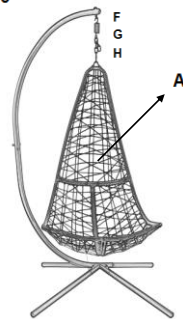

Assembly Instructions

A		1PC
B		1PC
C		1PC
D		4PCS
E		1PC
F		1PC
G		1PC
H		1PC
I	 M8*50MM	1PC
J	 M8*20mm	4PCS
K	 M6*45mm	7 PCS
L	 M6*40mm	2 PCS
M	 M8	1PC
N	 M6	1PC
O	 M6	1PC
P	 M4	1PC
Q		1PC

Setp 1

Setp 2

Setp 3

Setp 4

Setp 5

Setp 6

IMPORTANT & WARNINGS:

- Remove all parts from packaging carefully.
- This is a heavy unit!! When assembling and unassembling we recommend that 2 or more adults are involved.
- Keep children & Pets away when assembling or unassembling.
- Do not climb on the frame
- This product is not a toy and should NOT be used as a swing under any circumstances as this could result in injury.
- Max recommended weight is 120Kgs
- This product is only designed to seat 1 person at any given time. DO NOT exceed this as this could damage the product and cause injury; and void your warranty.
- Keep all flame and heat sources well away from this product at all times.
- Take care not to trap fingers whilst assembling and unassembling.
- When not in use please store away in a cool and dry place away from any heat source.