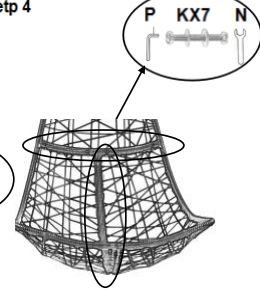

Assembly Instructions

A		1PC
B		1PC
C		1PC
D		4PCS
E		1PC
F		1PC
G		1PC
H		1PC
I	 M8*50MM	1PC
J	 M8*20mm	4PCS
K	 M6*45mm	7 PCS
L	 M6*40mm	2 PCS
M	 M8	1PC
N	 M6	1PC
O	 M6	1PC
P	 M4	1PC
Q		1PC

Setp 1

Setp 2

Setp 3

Setp 4

Setp 5

Setp 6

IMPORTANT & WARNINGS:

- Remove all parts from packaging carefully.
- This is a heavy unit!! When assembling and unassembling we recommend that 2 or more adults are involved.
- Keep children & Pets away when assembling or unassembling.
- Do not climb on the frame
- This product is not a toy and should NOT be used as a swing under any circumstances as this could result in injury.
- Max recommended weight is 120Kgs
- This product is only designed to seat 1 person at any given time. DO NOT exceed this as this could damage the product and cause injury; and void your warranty.
- Keep all flame and heat sources well away from this product at all times.
- Take care not to trap fingers whilst assembling and unassembling.
- When not in use please store away in a cool and dry place away from any heat source.