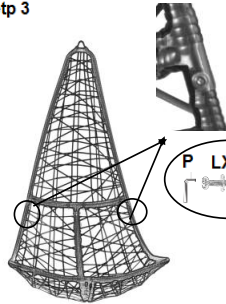

Assembly Instructions

A		1PC
B		1PC
C		1PC
D		4PCS
E		1PC
F		1PC
G		1PC
H		1PC
I	 M8*50MM	1PC
J	 M8*20mm	4PCS
K	 M6*45mm	7 PCS
L	 M6*40mm	2 PCS
M	 M8	1PC
N	 M6	1PC
O	 M6	1PC
P	 M4	1PC
Q		1PC

Setp 1

Setp 2

Setp 3

Setp 4

Setp 5

Setp 6

IMPORTANT & WARNINGS:

- Remove all parts from packaging carefully.
- This is a heavy unit!! When assembling and unassembling we recommend that 2 or more adults are involved.
- Keep children & Pets away when assembling or unassembling.
- Do not climb on the frame
- This product is not a toy and should NOT be used as a swing under any circumstances as this could result in injury.
- Max recommended weight is 120Kgs
- This product is only designed to seat 1 person at any given time. DO NOT exceed this as this could damage the product and cause injury; and void your warranty.
- Keep all flame and heat sources well away from this product at all times.
- Take care not to trap fingers whilst assembling and unassembling.
- When not in use please store away in a cool and dry place away from any heat source.