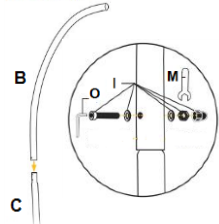

Assembly Instructions

A		1PC
B		1PC
C		1PC
D		4PCS
E		1PC
F		1PC
G		1PC
H		1PC
I	 M8*50MM	1PC
J	 M8*20mm	4PCS
K	 M6*45mm	7 PCS
L	 M6*40mm	2 PCS
M	 M8	1PC
N	 M6	1PC
O	 M6	1PC
P	 M4	1PC
Q		1PC

Setp 1

Setp 2

Setp 3

Setp 4

Setp 5

Setp 6

IMPORTANT & WARNINGS:

- Remove all parts from packaging carefully.
- This is a heavy unit!! When assembling and unassembling we recommend that 2 or more adults are involved.
- Keep children & Pets away when assembling or unassembling.
- Do not climb on the frame
- This product is not a toy and should NOT be used as a swing under any circumstances as this could result in injury.
- Max recommended weight is 120Kgs
- This product is only designed to seat 1 person at any given time. DO NOT exceed this as this could damage the product and cause injury; and void your warranty.
- Keep all flame and heat sources well away from this product at all times.
- Take care not to trap fingers whilst assembling and unassembling.
- When not in use please store away in a cool and dry place away from any heat source.