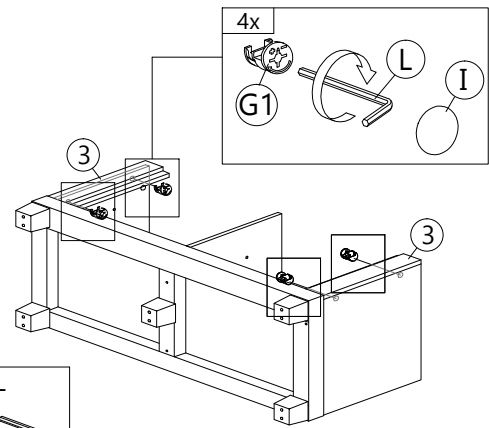

Step 4

E	I	L	O
4 pcs	4 pcs	1 pc	4 pcs

Step 5

Step 6

Step 7

Step 8

Step 9

Step 10

Back View

Step 11

Outside View

K1  HANDLE VSC18 (224MM) - SIL GREY 1pc	K2  P/H SCREW M4X20 2pcs
--	--

Step 12

Inside View

B  CB SCREW M3.5X16 4pcs	J  HINGES 3/8" 2sets
--	---

Step 13