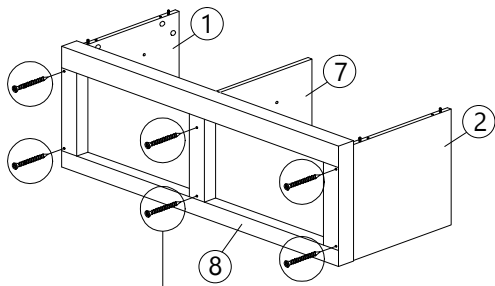

PART LIST

Step 1

A

PLASTIC DOWEL 8X25 32 pcs

Step 2

G2

MINIFIX 5654 (SCREW) 14 pcs

Step 3

Step 4

E	I	L	O
4 pcs	4 pcs	1 pc	4 pcs

Step 5

Step 6

Step 7

Step 8

Step 9

Step 10

Back View

Step 11

Outside View

K1  HANDLE VSC18 (224MM) - SIL GREY 1pc	K2  P/H SCREW M4X20 2pcs
--	--

Step 12

Inside View

B  CB SCREW M3.5X16 4pcs	J  HINGES 3/8" 2sets
--	---

Step 13