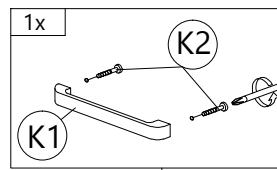

Step 4

E	I	L	O
4 pcs	4 pcs	1 pc	4 pcs

Step 5

Step 6

Step 7

Step 8

Step 9

Step 10

Back View

Step 11

Outside View

K1  HANDLE VSC18 (224MM) - SIL GREY 1pc	K2  P/H SCREW M4X20 2pcs
--	--

Step 12

Inside View

B  CB SCREW M3.5X16 4pcs	J  HINGES 3/8" 2sets
--	---

Step 13