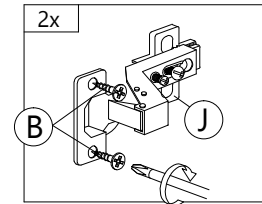

Step 4

E	I	L	O
4 pcs	4 pcs	1 pc	4 pcs

Step 5

Step 6

Step 7

Step 8

Step 9

Step 10

Back View

Step 11

Outside View

K1  HANDLE VSC18 (224MM) - SIL GREY 1pc	K2  P/H SCREW M4X20 2pcs
--	--

Step 12

Inside View

B  CB SCREW M3.5X16 4pcs	J  HINGES 3/8" 2sets
--	---

Step 13