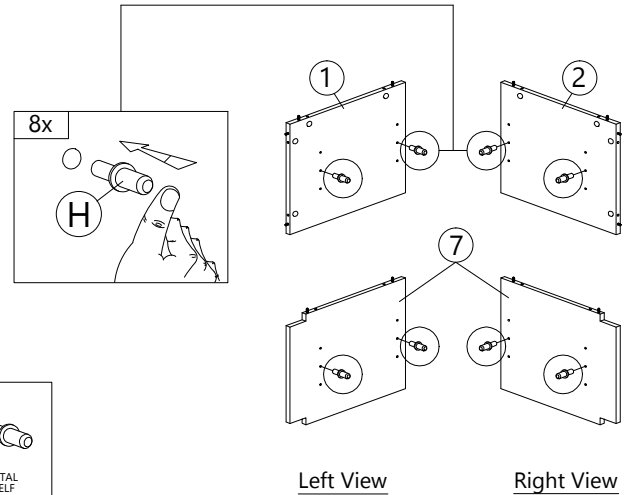

PART LIST

Step 1

A

PLASTIC DOWEL 8X25 32 pcs

Step 2

G2

MINIFIX 5654 (SCREW) 14 pcs

Step 3

Step 4

E	I	L	O
4 pcs	4 pcs	1 pc	4 pcs

Step 5

Step 6

Step 7

Step 8

Step 9

Step 10

Back View

Step 11

Outside View

K1  HANDLE VSC18 (224MM) - SIL GREY 1pc	K2  P/H SCREW M4X20 2pcs
--	--

Step 12

Inside View

B  CB SCREW M3.5X16 4pcs	J  HINGES 3/8" 2sets
--	---

Step 13