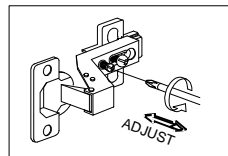

Step 4

E	I	L	O
4 pcs	4 pcs	1 pc	4 pcs

Step 5

Step 6

Step 7

Step 8

Step 9

Step 10

Back View

Step 11

Outside View

K1  HANDLE VSC18 (224MM) - SIL GREY 1pc	K2  P/H SCREW M4X20 2pcs
--	--

Step 12

Inside View

B  CB SCREW M3.5X16 4pcs	J  HINGES 3/8" 2sets
--	---

Step 13