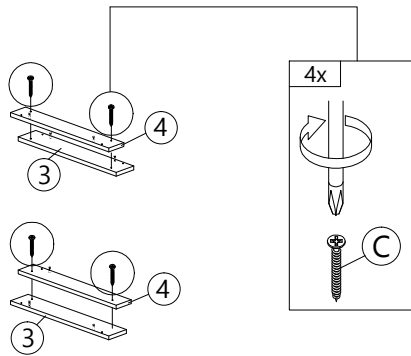

PART LIST

Step 1

A

PLASTIC DOWEL 8X25 32 pcs

Step 2

G2

MINIFIX 5654 (SCREW) 14 pcs

Step 3

Step 4

E	I	L	O
4 pcs	4 pcs	1 pc	4 pcs

Step 5

Step 6

Step 7

Step 8

Step 9

Step 10

Back View

Step 11

Outside View

K1  HANDLE VSC18 (224MM) - SIL GREY 1pc	K2  P/H SCREW M4X20 2pcs
--	--

Step 12

Inside View

B  CB SCREW M3.5X16 4pcs	J  HINGES 3/8" 2sets
--	---

Step 13