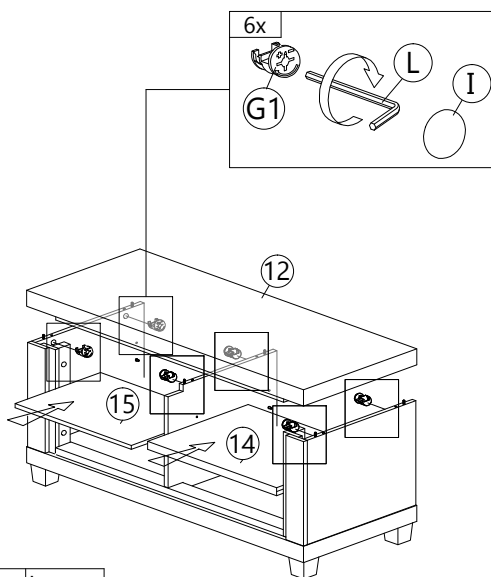

Step 4

E	I	L	O
4 pcs	4 pcs	1 pc	4 pcs

Step 5

Step 6

Step 7

Step 8

Step 9

Step 10

Back View

Step 11

Outside View

K1  HANDLE VSC18 (224MM) - SIL GREY 1pc	K2  P/H SCREW M4X20 2pcs
--	--

Step 12

Inside View

B  CB SCREW M3.5X16 4pcs	J  HINGES 3/8" 2sets
--	---

Step 13