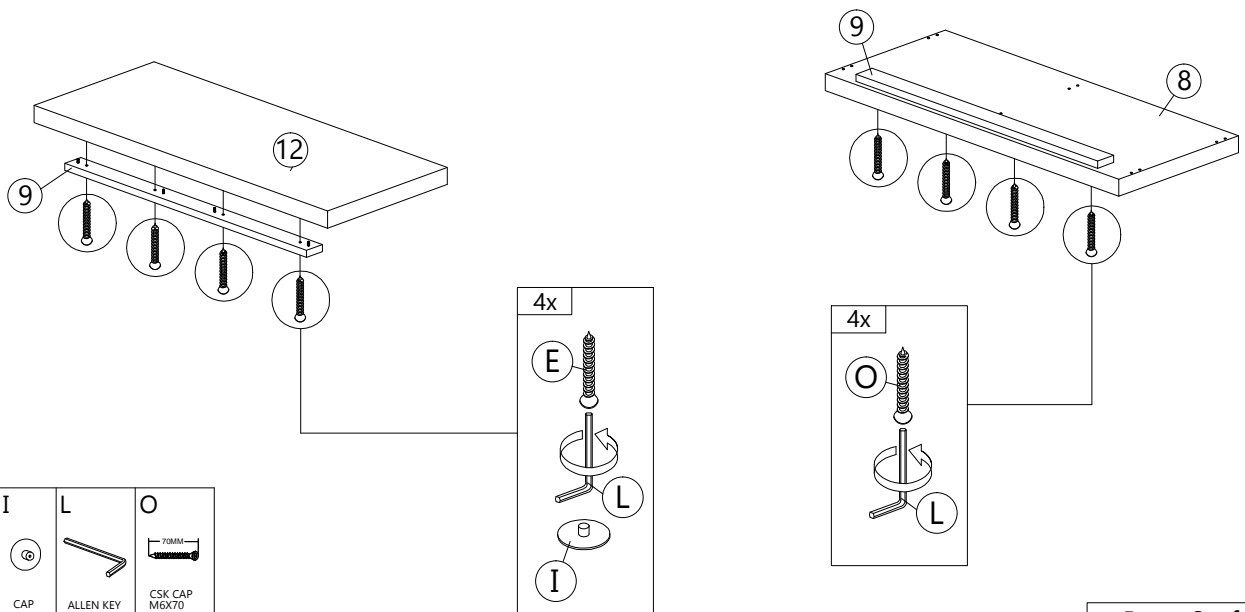

PART LIST

Step 1

A

PLASTIC DOWEL 8X25 32 pcs

Step 2

G2

MINIFIX 5654 (SCREW) 14 pcs

Step 3

Step 4

E	I	L	O
4 pcs	4 pcs	1 pc	4 pcs

Step 5

Step 6

Step 7

Step 8

Step 9

Step 10

Back View

Step 11

Outside View

K1  HANDLE VSC18 (224MM) - SIL GREY 1pc	K2  P/H SCREW M4X20 2pcs
--	--

Step 12

Inside View

B  CB SCREW M3.5X16 4pcs	J  HINGES 3/8" 2sets
--	---

Step 13