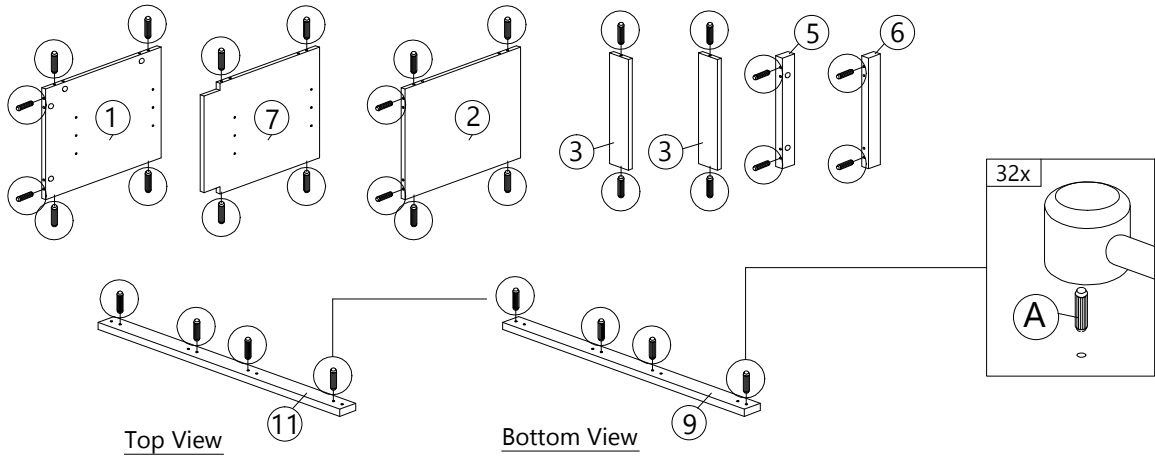

ASSEMBLY INSTRUCTION

EC 60124-S5V - ELODIE TV KAST 1 / MEUBLE TV 1 / TV CABINET 1

- ~ Before assembly, please read the instructions ~
- ~ Keep these instructions for future reference ~
- ~ Follow these steps to assemble the product ~

PART LIST

Step 1

A

PLASTIC DOWEL 8X25 32 pcs

Step 2

G2

MINIFIX 5654 (SCREW) 14 pcs

Step 3

Back View

Step 11

Outside View

K1  HANDLE VSC18 (224MM) - SIL GREY 1pc	K2  P/H SCREW M4X20 2pcs
--	--

Step 12

Inside View

B  CB SCREW M3.5X16 4pcs	J  HINGES 3/8" 2sets
--	---

Step 13