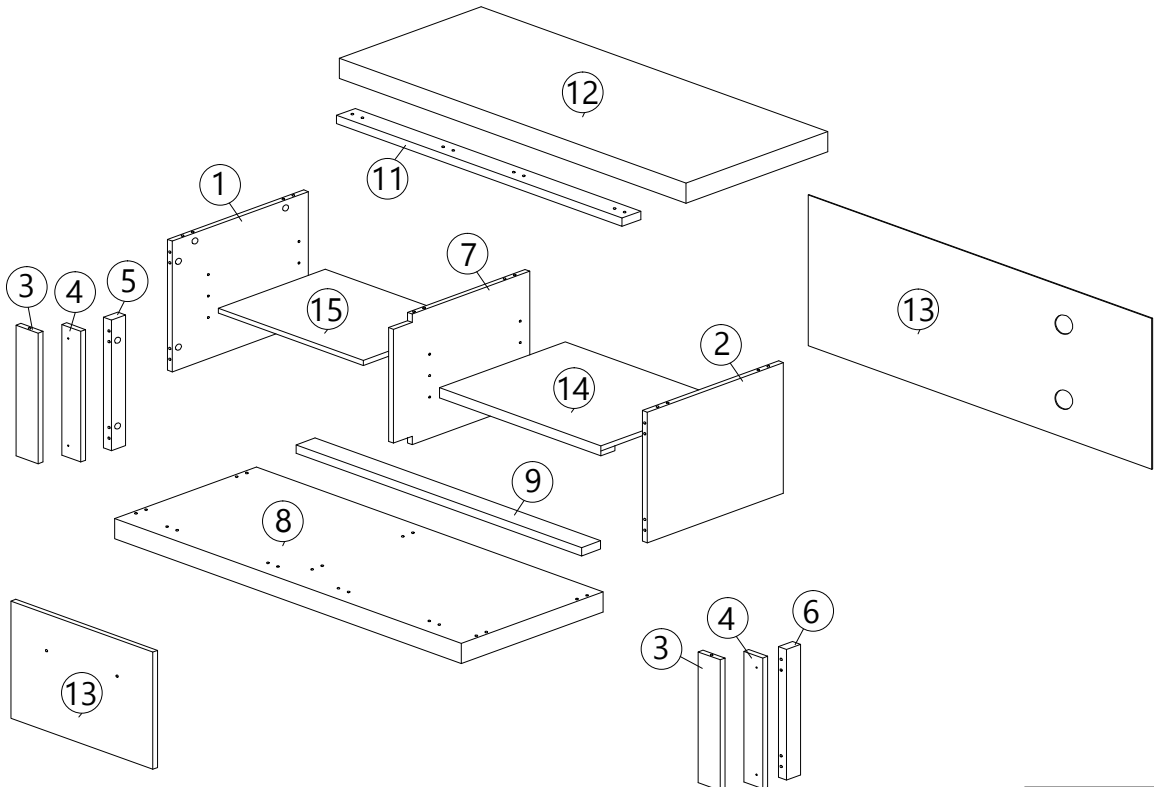

ASSEMBLY INSTRUCTION

EC 60124-S5V - ELODIE TV KAST 1 / MEUBLE TV 1 / TV CABINET 1

- ~ Before assembly, please read the instructions ~
- ~ Keep these instructions for future reference ~
- ~ Follow these steps to assemble the product ~

A PLASTIC DOWEL 8X25 32pcs	B CB SCREW M3.5X16 8pcs	C CB SCREW M4X30 4pcs	D CB SCREW M4.5X45 10pcs	E CSK CAP M6X50 4pcs	F CSK CAP M6X90 6pcs	G1 MINIFIX 5654 (HOUSING) 14pcs	G2 MINIFIX 5654 (SCREW) 14pcs
H METAL SHELF SUPPORT 8pcs	I CAP 18pcs	J HINGES 1/2" 2sets	K1 HANDLE VSC18 (224MM) - SIL GREY 1pc	K2 P/H SCREW M4X20 2pcs	L ALLEN KEY 1pc	M POWER NAIL 1/2" 45pcs	
N SOFA LEG (H70mm) GREY 5pcs	O CSK CAP M6X70 4pcs						

PART LIST

Step 1

A

PLASTIC DOWEL 8X25 32 pcs

Step 2

G2

MINIFIX 5654 (SCREW) 14 pcs

Step 3

Step 4

E	I	L	O
4 pcs	4 pcs	1 pc	4 pcs

Step 5

Step 6

Step 7

Step 8

Step 9

Step 10