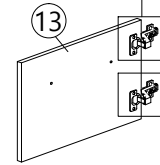

Step 4

E	I	L	O
4 pcs	4 pcs	1 pc	4 pcs

Step 5

Step 6

Step 7

Step 8

Step 9

Step 10

Back View

Step 11

Outside View

K1  HANDLE VSC18 (224MM) - SIL GREY 1pc	K2  P/H SCREW M4X20 2pcs
--	--

Step 12

Inside View

B  CB SCREW M3.5X16 4pcs	J  HINGES 3/8" 2sets
--	---

Step 13