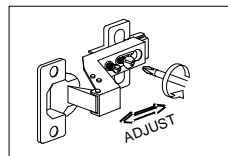

Step 4

E	I	L	O
4 pcs	4 pcs	1 pc	4 pcs

Step 5

Step 6

Step 7

Step 8

Step 9

Step 10

Back View

Step 11

Outside View

K1  HANDLE VSC18 (224MM) - SIL GREY 1pc	K2  P/H SCREW M4X20 2pcs
--	--

Step 12

Inside View

B  CB SCREW M3.5X16 4pcs	J  HINGES 3/8" 2sets
--	---

Step 13