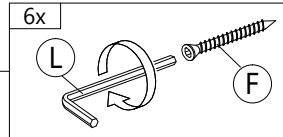

PART LIST

Step 1

A

PLASTIC DOWEL 8X25 32 pcs

Step 2

G2

MINIFIX 5654 (SCREW) 14 pcs

Step 3

Step 4

E	I	L	O
4 pcs	4 pcs	1 pc	4 pcs

Step 5

Step 6

Step 7

Step 8

Step 9

Step 10

Back View

Step 11

Outside View

K1  HANDLE VSC18 (224MM) - SIL GREY 1pc	K2  P/H SCREW M4X20 2pcs
--	--

Step 12

Inside View

B  CB SCREW M3.5X16 4pcs	J  HINGES 3/8" 2sets
--	---

Step 13