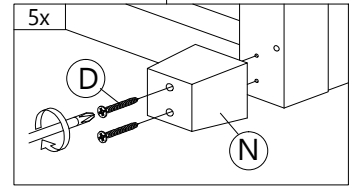

Step 4

E	I	L	O
4 pcs	4 pcs	1 pc	4 pcs

Step 5

Step 6

Step 7

Step 8

Step 9

Step 10

Back View

Step 11

Outside View

K1  HANDLE VSC18 (224MM) - SIL GREY 1pc	K2  P/H SCREW M4X20 2pcs
--	--

Step 12

Inside View

B  CB SCREW M3.5X16 4pcs	J  HINGES 3/8" 2sets
--	---

Step 13