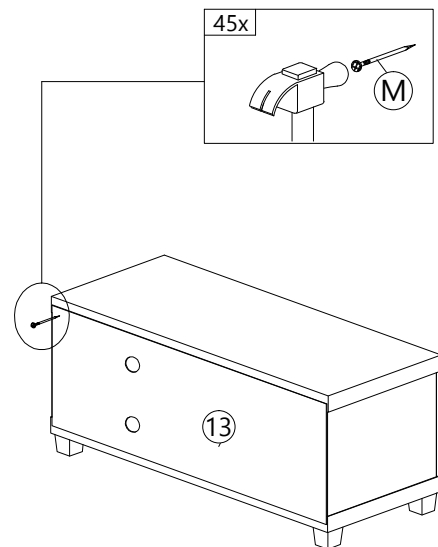

Step 4

E	I	L	O
4 pcs	4 pcs	1 pc	4 pcs

Step 5

Step 6

Step 7

Step 8

Step 9

Step 10

Back View

Step 11

Outside View

K1  HANDLE VSC18 (224MM) - SIL GREY 1pc	K2  P/H SCREW M4X20 2pcs
--	--

Step 12

Inside View

B  CB SCREW M3.5X16 4pcs	J  HINGES 3/8" 2sets
--	---

Step 13