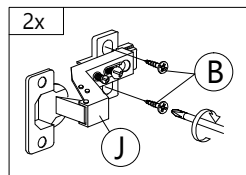

Step 4

E	I	L	O
4 pcs	4 pcs	1 pc	4 pcs

Step 5

Step 6

Step 7

Step 8

Step 9

Step 10

Back View

Step 11

Outside View

K1  HANDLE VSC18 (224MM) - SIL GREY 1pc	K2  P/H SCREW M4X20 2pcs
--	--

Step 12

Inside View

B  CB SCREW M3.5X16 4pcs	J  HINGES 3/8" 2sets
--	---

Step 13