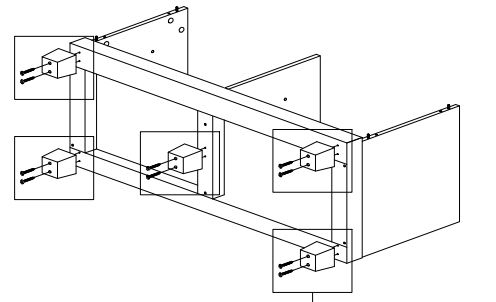

Step 4

E	I	L	O
4 pcs	4 pcs	1 pc	4 pcs

Step 5

Step 6

Step 7

Step 8

Step 9

Step 10

Back View

Step 11

Outside View

K1  HANDLE VSC18 (224MM) - SIL GREY 1pc	K2  P/H SCREW M4X20 2pcs
--	--

Step 12

Inside View

B  CB SCREW M3.5X16 4pcs	J  HINGES 3/8" 2sets
--	---

Step 13