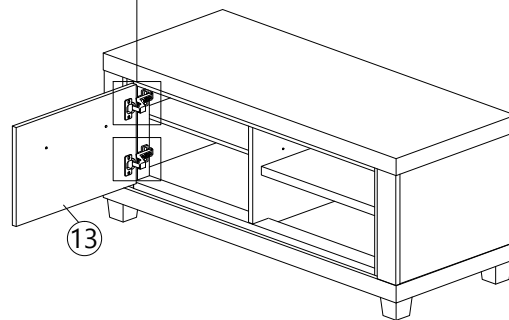

Back View

Step 11

Outside View

K1  HANDLE VSC18 (224MM) - SIL GREY 1pc	K2  P/H SCREW M4X20 2pcs
--	--

Step 12

Inside View

B  CB SCREW M3.5X16 4pcs	J  HINGES 3/8" 2sets
--	---

Step 13