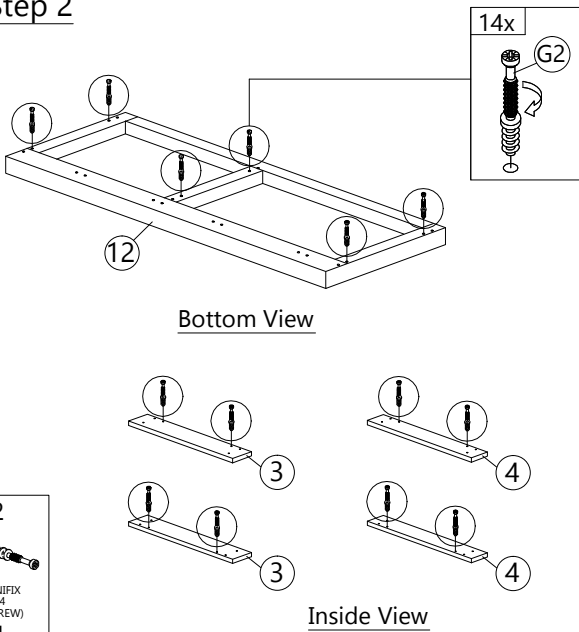

PART LIST

Step 1

A

PLASTIC DOWEL 8X25 32 pcs

Step 2

G2

MINIFIX 5654 (SCREW) 14 pcs

Step 3

Step 4

E	I	L	O
4 pcs	4 pcs	1 pc	4 pcs

Step 5

Step 6

Step 7

Step 8

Step 9

Step 10

Back View

Step 11

Outside View

K1  HANDLE VSC18 (224MM) - SIL GREY 1pc	K2  P/H SCREW M4X20 2pcs
--	--

Step 12

Inside View

B  CB SCREW M3.5X16 4pcs	J  HINGES 3/8" 2sets
--	---

Step 13